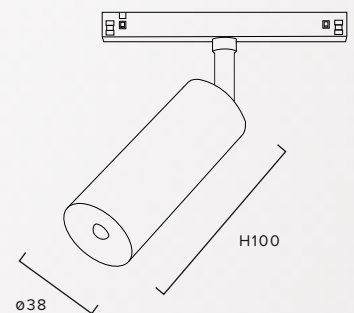

48V TRACK FIXTURE

Altera 48V.

AVAILABLE FINISHES

RAL colours

ILLUMINATION OPTIONS

CCT 2700K • CRI >98Ra • 600Lm
CCT 3000K • CRI >98Ra • 650Lm

LIGHT BEAM ANGLE

FIXTURE OPTIONS

[View product on website](#)

Fixture Specifications

Housing material	Aluminium
Luminaire type	Track mounted
LED module	Bridgelux V4 HD
Driver	Triac dimmable LED driver
Power	8W
Expected lifetime	L90/B10 @ 100.000h
Photobiological safety	RG1 Unlimited
Power factor	>0.9
UGR	<13 for 24° • <17 for 36°
Colour consistency	3 SDCM
Warranty	5 years

FIXTURE WEIGHT 240 grams