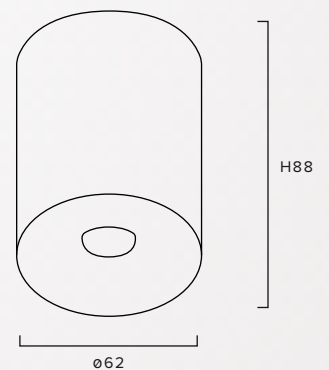

SURFACED CEILING FIXTURE

AVAILABLE FINISHES

Standard

Premium

RAL colours

ILLUMINATION OPTIONS

CCT 2700K • CRI >98Ra • 800Lm
CCT 3000K • CRI >98Ra • 900Lm

LIGHT BEAM ANGLE

FIXTURE OPTIONS

[View product on website](#)

Fixture Specifications

Housing material	Aluminium
Luminaire type	Surface mounted
LED module	Bridgelux V6 HD
Driver	Triac dimmable LED driver
Power	10W
Expected lifetime	L90/B10 @ 100.000h
Photobiological safety	RG1 Unlimited
Power factor	>0.9
UGR	<12 for 24° • <15 for 36°
Colour consistency	3 SDCM
Warranty	5 years

FIXTURE WEIGHT 321 grams