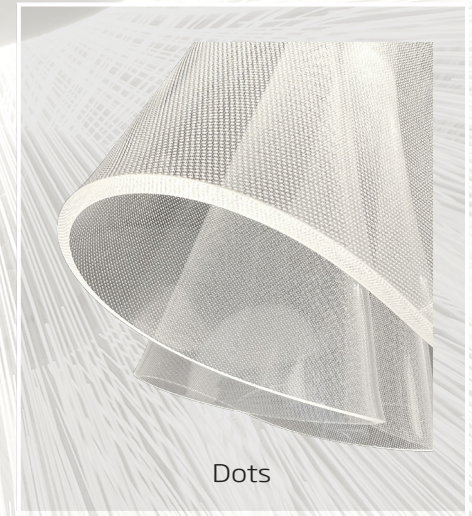

FloRa1

ethereal
lighting
design

DIMENSIONS

Small | S

Large | L

FloRal shades are moulded by hand.
Dimensions and form will vary,
within boundaries.

DESIGNS

Tunable White 2200 - 5000 K