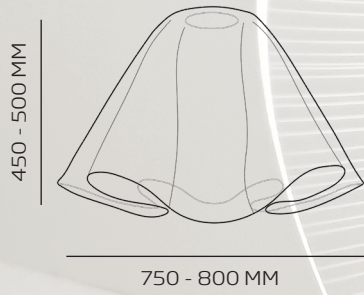

FloRa1

ethereal
lighting
design

DIMENSIONS

Small | S

Large | L

FloRal shades are moulded by hand.
Dimensions and form will vary,
within boundaries.

DESIGNS

Tunable White 2200 - 5000 K