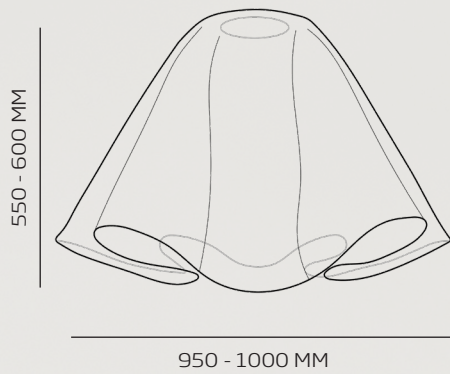

FloRa1

ethereal
lighting
design

DIMENSIONS

Small | S

Large | L

FloRal shades are moulded by hand.
Dimensions and form will vary,
within boundaries.

DESIGNS

Tunable White 2200 - 5000 K