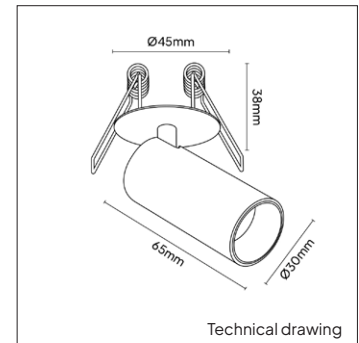

**OPTIONS**

<b>OPTIONAL BEAM ANGLE</b>	15° Art. no.: 4927.000.15.0
	24° Art. no.: 4927.000.24.0
	36° Art. no.: 4927.000.36.0
<b>ANTI-GLARE RING</b>	<b>Black</b> Included
	<b>Gold</b> Art. no.: 4927.030.00.9
	<b>Dark brass</b> Art. no.: 4927.030.00.7
	<b>Dark bronze</b> Art. no.: 4927.030.00.1
<b>HONEYCOMB</b>	Art. no.: 4927.040.00.0
<b>GLASS</b>	<b>Striped</b> Art. no.: 4927.933.96.0
	<b>Frosted</b> Art. no.: 4927.933.90.0
<b>DRIVER OPTIONS</b>	<b>On/off</b> 180mA 1-7W Art. no.: 0107.180.10.1 Size: 115 x 34 x 19mm This driver can only be placed externally
	<b>Phase cut</b> 180mA 7W Art. no.: 4927.180.00.0 Size: 116 x 30 x 21mm This driver can only be placed externally
	<b>DALI</b> 180mA 2-7W Art. no.: 0103.180.40.1 Size: 130 x 30 x 22.2mm This driver can only be placed externally
<b>POWER CABLE OPTIONS</b> Connected to driver/fixture	Europug 2000mm 2 X 0,75 Art. no.: 0502.075.20.0
	Wieland GST 18/3 male 2000mm 3 X 0,75 Art. no.: 0501.183.20.0
	Wieland T connector GST 18/3 200mm 3 X 0,75 Art. no.: 0500.183.20.0