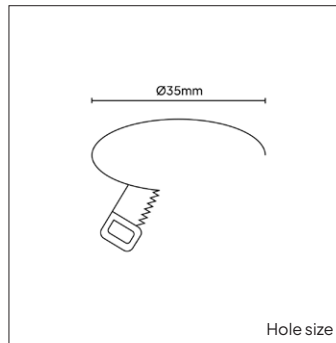

<b>PRODUCT MATERIAL</b>	Aluminium
<b>LIGHT SOURCE</b>	Bridgelux Chip
<b>MODULE LIFETIME</b>	Approx. 30.000 hours
<b>DRIVER</b>	Excluding driver, <b>SELECT OPTION</b>
<b>COLORS (Δ)</b>	<ul style="list-style-type: none"> <li>○ 3 = RAL 9003 white</li> <li>● 5 = RAL 9005 black</li> <li>● 7 = Dark brass</li> <li>● 1 = Dark bronze</li> </ul>
<b>BEAM ANGLE</b>	Optional beam angle, <b>SELECT OPTION</b>
<b>ADJUSTABLE</b>	Horizontally and vertically rotational
<b>SIZE</b>	Ø30 X 65mm

**OPTIONS**

<b>OPTIONAL BEAM ANGLE</b>	15° Art. no.: 4927.000.15.0
	24° Art. no.: 4927.000.24.0
	36° Art. no.: 4927.000.36.0
<b>ANTI-GLARE RING</b>	<b>Black</b> Included
	<b>Gold</b> Art. no.: 4927.030.00.9
	<b>Dark brass</b> Art. no.: 4927.030.00.7
	<b>Dark bronze</b> Art. no.: 4927.030.00.1
<b>HONEYCOMB</b>	Art. no.: 4927.040.00.0
<b>GLASS</b>	<b>Striped</b> Art. no.: 4927.933.96.0
	<b>Frosted</b> Art. no.: 4927.933.90.0
<b>DRIVER OPTIONS</b>	<b>On/off</b> 180mA 1-7W Art. no.: 0107.180.10.1 Size: 115 x 34 x 19mm This driver can only be placed externally
	<b>Phase cut</b> 180mA 7W Art. no.: 4927.180.00.0 Size: 116 x 30 x 21mm This driver can only be placed externally
	<b>DALI</b> 180mA 2-7W Art. no.: 0103.180.40.1 Size: 130 x 30 x 22.2mm This driver can only be placed externally
<b>POWER CABLE OPTIONS</b> Connected to driver/fixture	Europug 2000mm 2 X 0,75 Art. no.: 0502.075.20.0
	Wieland GST 18/3 male 2000mm 3 X 0,75 Art. no.: 0501.183.20.0
	Wieland T connector GST 18/3 200mm 3 X 0,75 Art. no.: 0500.183.20.0