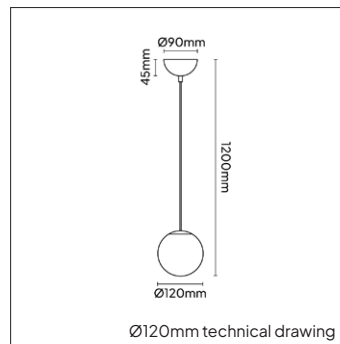

| | |
|-------------------------|-------------------------------------|
| PRODUCT MATERIAL | Die-cast aluminium |
| LIGHT SOURCE | Bridgelux V4HD/V6HD |
| MODULE LIFETIME | Approx. 50.000 hours |
| DRIVER | Including phase cut dimmable driver |
| COLORS | ● 5 = RAL 9005 black |
| ADJUSTABLE | No |
| SIZE | Ø100mm / Ø120mm / Ø150mm |

INFORMATION

! The light source in this product can be replaced with an equivalent module made by Philips, Osram or Tridonic.

| ARTICLE NUMBER | LAMP TYPE | BRAND | LUMINOUS FLUX | OUTPUT POWER | MODULE EFFICIENCY | COLOR TEMPERATURE | CRI | TC LIFETIME | mA |
|-------------------------------|-----------|-----------|---------------|--------------|-------------------|-------------------|-----|-------------|-------|
| Ø100mm | | | | | | | | | |
| 5730.273.06.5 | V4HD | Bridgelux | 262lm | 7W | 37lm/W | 2700K | >90 | 50.000 Hrs | 170mA |
| 5730.303.06.5 | V4HD | Bridgelux | 285lm | 7W | 40lm/W | 3000K | >90 | 50.000 Hrs | 170mA |
| Ø120mm | | | | | | | | | |
| 5731.273.08.5 | V6HD | Bridgelux | 262lm | 7W | 37lm/W | 2700K | >90 | 50.000 Hrs | 170mA |
| 5731.303.08.5 | V6HD | Bridgelux | 285lm | 7W | 40lm/W | 3000K | >90 | 50.000 Hrs | 170mA |
| Ø150mm | | | | | | | | | |
| 5732.273.10.5 | V6HD | Bridgelux | 405lm | 10W | 40lm/W | 2700K | >90 | 50.000 Hrs | 250mA |
| 5732.303.10.5 | V6HD | Bridgelux | 440lm | 10W | 44lm/W | 3000K | >90 | 50.000 Hrs | 250mA |
| Ø150mm Recessed canopy | | | | | | | | | |
| 5732.274.10.5 | V6HD | Bridgelux | 405lm | 10W | 40lm/W | 2700K | >90 | 50.000 Hrs | 250mA |
| 5732.304.10.5 | V6HD | Bridgelux | 440lm | 10W | 44lm/W | 3000K | >90 | 50.000 Hrs | 250mA |