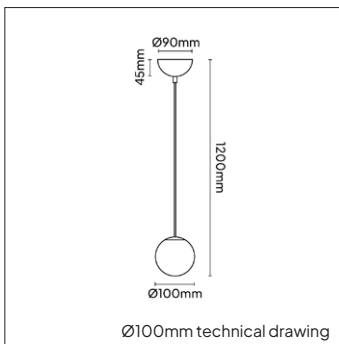

| | |
|-------------------------|-------------------------------------|
| PRODUCT MATERIAL | Die-cast aluminium |
| LIGHT SOURCE | Bridgelux V4HD/V6HD |
| MODULE LIFETIME | Approx. 50.000 hours |
| DRIVER | Including phase cut dimmable driver |
| COLORS | ● 5 = RAL 9005 black |
| ADJUSTABLE | No |
| SIZE | Ø100mm / Ø120mm / Ø150mm |

INFORMATION

! The light source in this product can be replaced with an equivalent module made by Philips, Osram or Tridonic.

| ARTICLE NUMBER | LAMP TYPE | BRAND | LUMINOUS FLUX | OUTPUT POWER | MODULE EFFICIENCY | COLOR TEMPERATURE | CRI | TC LIFETIME | mA |
|-------------------------------|-----------|-----------|---------------|--------------|-------------------|-------------------|-----|-------------|-------|
| Ø100mm | | | | | | | | | |
| 5730.273.06.5 | V4HD | Bridgelux | 262lm | 7W | 37lm/W | 2700K | >90 | 50.000 Hrs | 170mA |
| 5730.303.06.5 | V4HD | Bridgelux | 285lm | 7W | 40lm/W | 3000K | >90 | 50.000 Hrs | 170mA |
| Ø120mm | | | | | | | | | |
| 5731.273.08.5 | V6HD | Bridgelux | 262lm | 7W | 37lm/W | 2700K | >90 | 50.000 Hrs | 170mA |
| 5731.303.08.5 | V6HD | Bridgelux | 285lm | 7W | 40lm/W | 3000K | >90 | 50.000 Hrs | 170mA |
| Ø150mm | | | | | | | | | |
| 5732.273.10.5 | V6HD | Bridgelux | 405lm | 10W | 40lm/W | 2700K | >90 | 50.000 Hrs | 250mA |
| 5732.303.10.5 | V6HD | Bridgelux | 440lm | 10W | 44lm/W | 3000K | >90 | 50.000 Hrs | 250mA |
| Ø150mm Recessed canopy | | | | | | | | | |
| 5732.274.10.5 | V6HD | Bridgelux | 405lm | 10W | 40lm/W | 2700K | >90 | 50.000 Hrs | 250mA |
| 5732.304.10.5 | V6HD | Bridgelux | 440lm | 10W | 44lm/W | 3000K | >90 | 50.000 Hrs | 250mA |