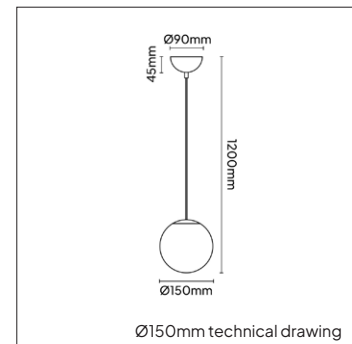

| | |
|-------------------------|-------------------------------------|
| PRODUCT MATERIAL | Die-cast aluminium |
| LIGHT SOURCE | Bridgelux V4HD/V6HD |
| MODULE LIFETIME | Approx. 50.000 hours |
| DRIVER | Including phase cut dimmable driver |
| COLORS | ● 5 = RAL 9005 black |
| ADJUSTABLE | No |
| SIZE | Ø100mm / Ø120mm / Ø150mm |

INFORMATION

! The light source in this product can be replaced with an equivalent module made by Philips, Osram or Tridonic.

| ARTICLE NUMBER | LAMP TYPE | BRAND | LUMINOUS FLUX | OUTPUT POWER | MODULE EFFICIENCY | COLOR TEMPERATURE | CRI | TC LIFETIME | mA |
|-------------------------------|-----------|-----------|---------------|--------------|-------------------|-------------------|-----|-------------|-------|
| Ø100mm | | | | | | | | | |
| 5730.273.06.5 | V4HD | Bridgelux | 262lm | 7W | 37lm/W | 2700K | >90 | 50.000 Hrs | 170mA |
| 5730.303.06.5 | V4HD | Bridgelux | 285lm | 7W | 40lm/W | 3000K | >90 | 50.000 Hrs | 170mA |
| Ø120mm | | | | | | | | | |
| 5731.273.08.5 | V6HD | Bridgelux | 262lm | 7W | 37lm/W | 2700K | >90 | 50.000 Hrs | 170mA |
| 5731.303.08.5 | V6HD | Bridgelux | 285lm | 7W | 40lm/W | 3000K | >90 | 50.000 Hrs | 170mA |
| Ø150mm | | | | | | | | | |
| 5732.273.10.5 | V6HD | Bridgelux | 405lm | 10W | 40lm/W | 2700K | >90 | 50.000 Hrs | 250mA |
| 5732.303.10.5 | V6HD | Bridgelux | 440lm | 10W | 44lm/W | 3000K | >90 | 50.000 Hrs | 250mA |
| Ø150mm Recessed canopy | | | | | | | | | |
| 5732.274.10.5 | V6HD | Bridgelux | 405lm | 10W | 40lm/W | 2700K | >90 | 50.000 Hrs | 250mA |
| 5732.304.10.5 | V6HD | Bridgelux | 440lm | 10W | 44lm/W | 3000K | >90 | 50.000 Hrs | 250mA |