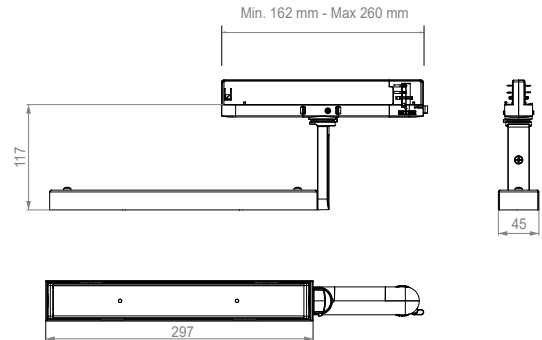

Led track fixture. Created to meet the lighting requirements of commercial areas, sales areas, commercial galleries, common areas. It is compact and easy to assemble, flexible, adjustable and tiltable.

Colour

TRACK -- Kg DRIVER INCLUDED 220-240V 50/60 Hz IP 20 CE TECEE CB SCHEME

TECHNICAL FEATURES

BODY
Sheet steel

COOLING
Passive heat dissipation

POWER
12 W Led - 14,5 W System - XE Version
16 W Led - 19 W system - HF Version
The data relating to wattages is provided as a guideline and is subject to change