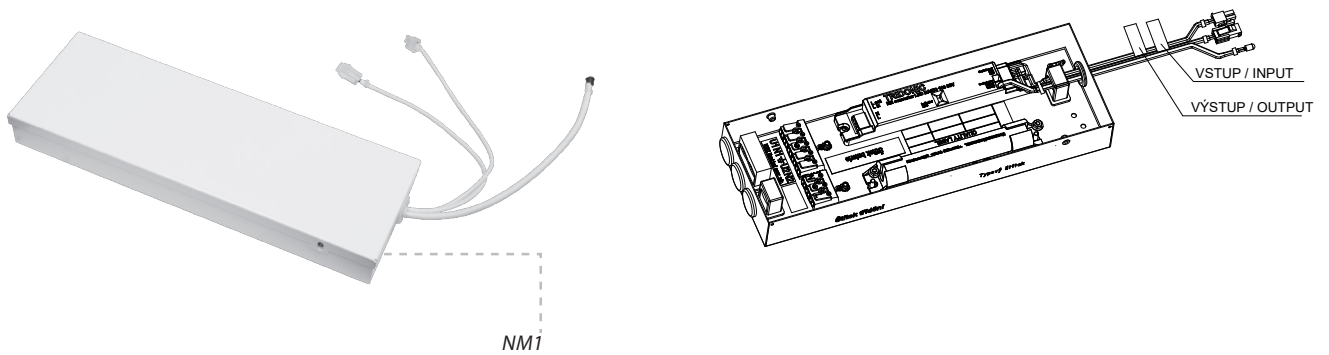

EXTERNAL EMERGENCY DRIVERBOX

Covered emergency module for recessed fittings with an independent driver

NM/EM203/1 ... 1 hours
NM/EM203/3 ... 3 hours

Usable for:
Q+QN, (A,B,C), US, UQ, SPMI, SPMN, SPMS, DS, FIT, SOFT, EB, EC, ED
Optional NiCd or NiMH batteries

Box dimensions:
AxBxC = 340x120x50 mm

WIRING DIAGRAM