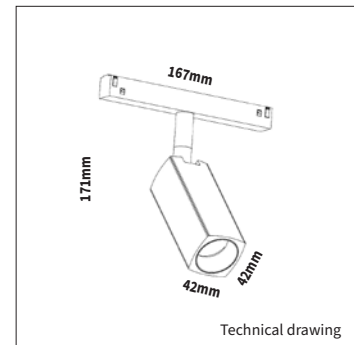

INFORMATION

ANTI-GLARE RING

HONEYCOMB

ARTICLE NUMBER	LAMP TYPE	BRAND	LUMINOUS FLUX	OUTPUT POWER	MODULE EFFICIENCY	COLOR TEMPERATURE	CRI	TC LIFETIME	mA
5827.270.00.Δ	V8	Bridgelux	550lm	8W	69lm/W	2700K	>90	50.000 Hrs	350mA
5827.300.00.Δ	V8	Bridgelux	550lm	8W	69lm/W	3000K	>90	50.000 Hrs	350mA

Δ See colors