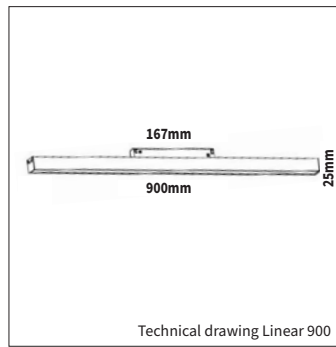

INFORMATION

ARTICLE NUMBER	LAMP TYPE	BRAND	LUMINOUS FLUX	OUTPUT POWER	MODULE EFFICIENCY	COLOR TEMPERATURE	CRI	TC LIFETIME	mA	Length
5821.270.90.5	SMD 3030	Nichia	1000-1200lm	28W	43lm/W	2700K	>90	50.000 Hrs	700mA	900mm
5821.300.90.5	SMD 3030	Nichia	1000-1200lm	28W	43lm/W	3000K	>90	50.000 Hrs	700mA	900mm
5822.270.90.5	SMD 3030	Nichia	1400-1600lm	35W	46lm/W	2700K	>90	50.000 Hrs	700mA	1200mm
5822.300.90.5	SMD 3030	Nichia	1400-1600lm	35W	46lm/W	3000K	>90	50.000 Hrs	700mA	1200mm