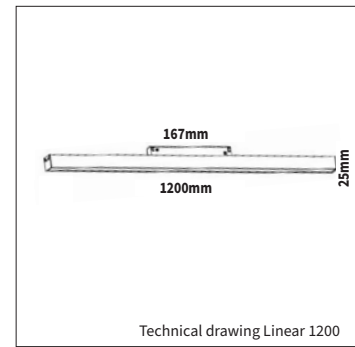

INFORMATION

ARTICLE NUMBER	LAMP TYPE	BRAND	LUMINOUS FLUX	OUTPUT POWER	MODULE EFFICIENCY	COLOR TEMPERATURE	CRI	TC LIFETIME	mA	Length
5821.270.90.5	SMD 3030	Nichia	1000-1200lm	28W	43lm/W	2700K	>90	50.000 Hrs	700mA	900mm
5821.300.90.5	SMD 3030	Nichia	1000-1200lm	28W	43lm/W	3000K	>90	50.000 Hrs	700mA	900mm
5822.270.90.5	SMD 3030	Nichia	1400-1600lm	35W	46lm/W	2700K	>90	50.000 Hrs	700mA	1200mm
5822.300.90.5	SMD 3030	Nichia	1400-1600lm	35W	46lm/W	3000K	>90	50.000 Hrs	700mA	1200mm