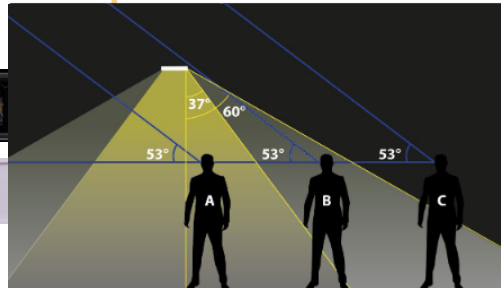

RECESSED LED LIGHT FIXTURE

Body:

White (black) painted metal sheet

Optic:

PC reflector + clear PMMA lenses

B50 - white reflector with lenses 50°

B80 - white reflector with lenses 80°

C50 - black reflector with lenses 50°

C80 - black reflector with lenses 80°

Application:

- recessed installation.

Accessories:

NM - independent emergency module

SPMDO1000

ESD1000

Clear PMMA lenses combined with either white or black reflectors. Highly efficient lighting systems with darklight effect - light sources and cones of light that are not visible from most places - and yet the light is exactly where it is needed. This almost mystical, inconspicuous, discreet, esthetic lighting effect prevents bright artificial light areas from dominating the room and creates a natural atmosphere.

DARKLITE DOWNLIGHT	P(W)	Lumen		A	B	C	D	Cutout size (mm)	W (Kg)
		B50 - B80	C50 - C80						
ESD1000	9	1 200	1 100	180mm	180mm	45mm	210mm	160x160	1,8
ESD1500	14	1 600	1 450					190	
SPMDO1000	9	1 200	1 100						
SPMDO1500	14	1 600	1 450						