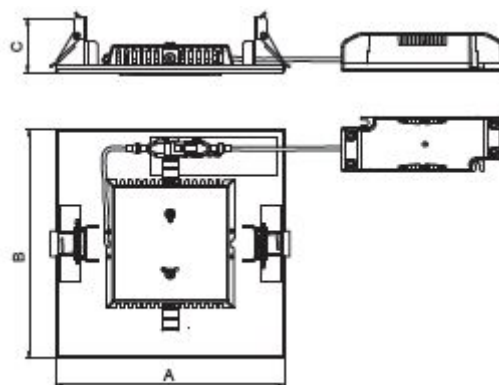

RECESSED LED LIGHT FIXTURE

Body:

White (black) painted metal sheet

Optic:

PC reflector + clear PMMA lenses

B50 - white reflector with lenses 50°

B80 - white reflector with lenses 80°

C50 - black reflector with lenses 50°

C80 - black reflector with lenses 80°

Application:

- recessed installation.

Accessories:

NM - independent emergency module

Clear PMMA lenses combined with either white or black reflectors. Highly efficient lighting systems with darklight effect - light sources and cones of light that are not visible from most places - and yet the light is exactly where it is needed. This almost mystical, inconspicuous, discreet, esthetic lighting effect prevents bright artificial light areas from dominating the room and creates a natural atmosphere.

DARKLITE DOWNLIGHT	P(W)	Lumen		A	B	C	D	Cutout size (mm)	W (Kg)
		B50 - B80	C50 - C80						
ESD1000	9	1 200	1 100	180mm	180mm	45mm	210mm	160x160	1,8
ESD1500	14	1 600	1 450					190	
SPMDO1000	9	1 200	1 100						
SPMDO1500	14	1 600	1 450						

2200	2700	3000	4000	5700	6500	MIX	RGB	Emergency
X	○	○	●	○	X	X	X	●
ON/OFF	1-10V	DALI	Bluetooth	DMX	Beam	Person	Person	Person
●	X	○	○	X	X	X	○	X

● default ○ optional X not possible