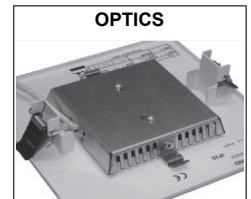

RECESSED LED LIGHT FIXTURE

Body:

White (black) painted metal sheet

Optic:

PC reflector + clear PMMA lenses

B50 - white reflector with lenses 50°

B80 - white reflector with lenses 80°

C50 - black reflector with lenses 50°

C80 - black reflector with lenses 80°

Application:

- recessed installation.

Accessories:

NM - independent emergency module

SPMDO1000

ESD1000

Clear PMMA lenses combined with either white or black reflectors. Highly efficient lighting systems with darklight effect - light sources and cones of light that are not visible from most places - and yet the light is exactly where it is needed. This almost mystical, inconspicuous, discreet, esthetic lighting effect prevents bright artificial light areas from dominating the room and creates a natural atmosphere.