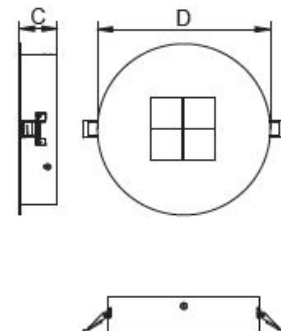

RECESSED LED LIGHT FIXTURE

Body:

White (black) painted metal sheet

Optic:

PC reflector + clear PMMA lenses

B50 - white reflector with lenses 50°

B80 - white reflector with lenses 80°

C50 - black reflector with lenses 50°

C80 - black reflector with lenses 80°

Application:

- recessed installation.

Accessories:

NM - independent emergency module

Clear PMMA lenses combined with either white or black reflectors. Highly efficient lighting systems with darklight effect - light sources and cones of light that are not visible from most places - and yet the light is exactly where it is needed. This almost mystical, inconspicuous, discreet, esthetic lighting effect prevents bright artificial light areas from dominating the room and creates a natural atmosphere.

DARKLITE DOWNLIGHT	P(W)	Lumen		A	B	C	D	Cutout size (mm)	W (Kg)
		B50 - B80	C50 - C80						
ESD1000	9	1 200	1 100	180mm	180mm	45mm	210mm	160x160	1,8
ESD1500	14	1 600	1 450					190	
SPMDO1000	9	1 200	1 100						
SPMDO1500	14	1 600	1 450						

2200	2700	3000	4000	5700	6500	MIX	RGB	Emergency
X	○	○	●	○	X	X	X	●
ON/OFF	1-10V	DALI	Bluetooth	DMX	Beam	Person	Person	Person
●	X	○	○	X	X	X	○	X

● default ○ optional X not possible