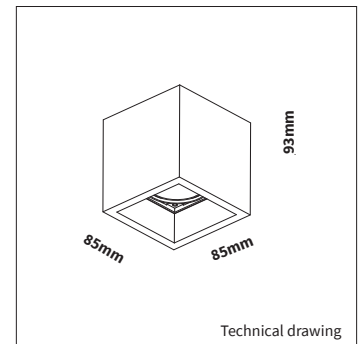

INFORMATION

WARRANTY	3 Years

CUBE SQ