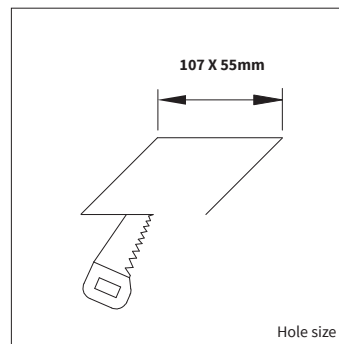

OPTIONS

OPTIONAL BEAM ANGLE	33° Art. no.: 2 X 4930.010.33.0
	44° Art. no.: 2 X 4930.010.44.0
ANTI-GLARE RING	Black anti-glare ring Art. no.: 2 X 4930.030.00.9
	Gold anti-glare ring
	Art. no.: 2 X 4930.030.00.9
OPTION DRIVERS	On/off 250mA 7-13W Art. no.: 2 X 0115.250.10.0
	Phase cut 250mA 7-10W Art. no.: 2 X 0110.250.20.4
	1/10V 250mA 1-14W Art. no.: 2 X 0114.250.30.0
	DALI 250mA 6-13W Art. no.: 2 X 0114.250.40.1
OPTION POWER CABLE Connected to driver/fixture	Europlug 2000mm 2 X 0,75 Art. no.: 2 X 0502.075.20.0
	Wieland GST 18/3 male 2000mm 3 X 0,75 Art. no.: 2 X 0501.183.20.0
	Wieland T connector GST 18/3 200mm 3 X 0,75 Art. no.: 2 X 0500.183.20.0

GHIBLI SQ 2 MINI