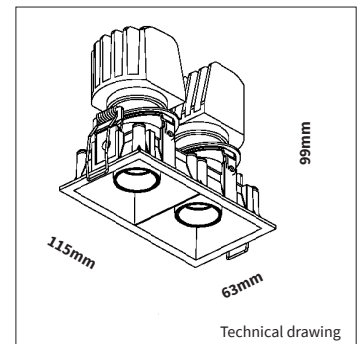

OPTIONS

OPTIONAL BEAM ANGLE	33° Art. no.: 2 X 4930.010.33.0
	44° Art. no.: 2 X 4930.010.44.0
ANTI-GLARE RING	Black anti-glare ring Art. no.: 2 X 4930.030.00.9
	Gold anti-glare ring
	Art. no.: 2 X 4930.030.00.9
OPTION DRIVERS	On/off 250mA 7-13W Art. no.: 2 X 0115.250.10.0
	Phase cut 250mA 7-10W Art. no.: 2 X 0110.250.20.4
	1/10V 250mA 1-14W Art. no.: 2 X 0114.250.30.0
	DALI 250mA 6-13W Art. no.: 2 X 0114.250.40.1
OPTION POWER CABLE Connected to driver/fixture	Europlug 2000mm 2 X 0,75 Art. no.: 2 X 0502.075.20.0
	Wieland GST 18/3 male 2000mm 3 X 0,75 Art. no.: 2 X 0501.183.20.0
	Wieland T connector GST 18/3 200mm 3 X 0,75 Art. no.: 2 X 0500.183.20.0

GHIBLI SQ 2 MINI