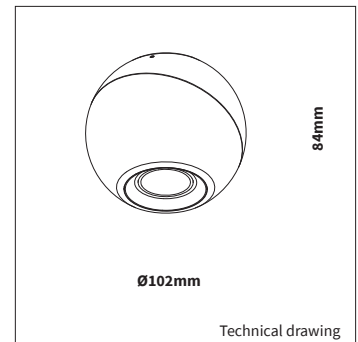

PRODUCT MATERIAL	Die-cast aluminium
LIGHT SOURCE	Bridgelux V8 array
DRIVER	Including phase cut dimmable driver
COLORS (Δ)	○ 3 = RAL 9003 white ● 5 = RAL 9005 black
BEAM ANGLE	24°
ADJUSTABLE	350°
DIMMABLE	Yes
SIZE	102 X 84mm

OPTIONS

OPTIONAL BEAM ANGLE	12° Art. no.: 5050.020.12.9
OPTION DRIVERS	1/10V
	DALI

INFORMATION

WARRANTY	3 Years

This luminaire is equipped with an innovative lens technology instead of a reflector
High quality LED lens technology + 10% more light output

LiteTime International reserves the right to modify or change technical, construction or LED specifications due to continuous improvements of our products and lightsources. The light source in this product can be replaced with an equivalent module made by Philips, Osram or Tridonic.

LUNA

ART.NR.	LAMP TYPE	BRAND	LUMINOUS FLUX	OUTPUT POWER	MODULE EFFICIENCY	COLOUR TEMPERATURE	CRI	TC LIFETIME	mA
Δ see colors									
5050.500.24.Δ	V8 Array	Bridgelux	1129lm	8,9W	127lm/W	2700K	>90	50.000 Hrs	500mA