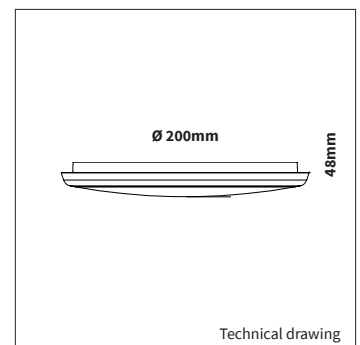

INFORMATION

WARRANTY	3 Years

IP 54: For indoor use only

LiteTime International reserves the right to modify or change technical, construction or LED specifications due to continuous improvements of our products and light sources. The light source in this product can be replaced with an equivalent module made by Philips, Osram or Tridonic.

METEOR 20