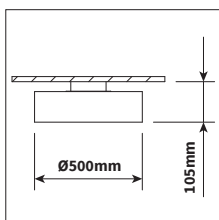

ORBIT 50 LOW

Technical drawing UP/DN