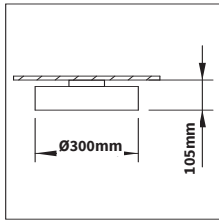

ORBIT 30 LOW

Technical drawing UP/DN