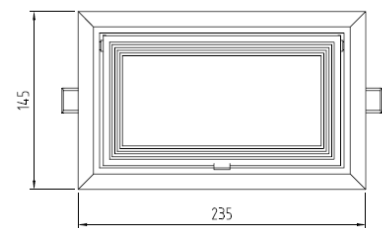

Description	Lumen	Watt	Lm/W	CCT	CRI	Description	Lumen	Watt	Lm/W	CCT	CRI
Philips Fortimo SLM G7	1100lm	6W	183	827,830,840	>80	Philips Fortimo SLM G7	3000lm	18W	166	827, 830, 840	>90
Philips Fortimo SLM G7	1100lm	8W	138	927,930,930PW	>90	Philips Fortimo SLM G7	3000lm	22W	136	927, 930, 930PW	>90
Philips Fortimo SLM G7	1100lm	7W	157	940PW	>90	Philips Fortimo SLM G7	3000lm	20W	150	940PW	>90
Philips Fortimo SLM G7	1100lm	10W	110	922 PA (2200K)	>90	Philips Fortimo SLM G7	3000lm	31W	96	922PA (2200K)	>90
Philips Fortimo SLM G7	1100lm	8W	137	930 PC	>90	Philips Fortimo SLM G7	3000lm	24W	125	930PC	>90
Food Warm White	1100lm	11W	100	925 FWW	>90	Philips Fortimo SLM G7	4500lm	27W	166	827, 830, 840	>80
Meat Premium Red	1100lm	16W	69	920 MPR	>90	Philips Fortimo SLM G7	4500lm	33W	136	927, 930, 930PW	>90
Fresh Fish	1100lm	13W	85	940 FF	>90	Philips Fortimo SLM G7	4500lm	30W	150	940PW	>90
Dim-To-Warm (DTW)	1100lm	13W	85	2200-3000K	>90	Philips Fortimo SLM G7	6000lm	34W	150	830, 840	>80
Philips Fortimo SLM G7	2000lm	12W	167	827, 830, 840	>80						
Philips Fortimo SLM G7	2000lm	15W	133	927, 930, 930PW	>90						
Philips Fortimo SLM G7	2000lm	14W	143	940PW	>90						
Philips Fortimo SLM G7	2000lm	19W	105	922 PA (2200K)	>90						
Philips Fortimo SLM G7	2000lm	16W	125	930 PC	>90						
Food Warm White	2000lm	22W	91	925 FWW	>90						
Meat Premium Red	2000lm	30W	67	920 MPR	>90						
Fresh Fish	2000lm	22W	91	940 FF	>90						
Dim-To-Warm (DTW)	1900lm	20W	95	2200-3000K	>90