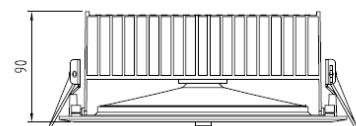

Description	Lumen	Watt	Lm/W	CCT	CRI	Description	Lumen	Watt	Lm/W	CCT	CRI
Philips Fortimo SLM G7	1100lm	6W	183	827,830,840	>80	Philips Fortimo SLM G7	3000lm	18W	166	827, 830, 840	>90
Philips Fortimo SLM G7	1100lm	8W	138	927,930,930PW	>90	Philips Fortimo SLM G7	3000lm	22W	136	927, 930, 930PW	>90
Philips Fortimo SLM G7	1100lm	7W	157	940PW	>90	Philips Fortimo SLM G7	3000lm	20W	150	940PW	>90
Philips Fortimo SLM G7	1100lm	10W	110	922 PA (2200K)	>90	Philips Fortimo SLM G7	3000lm	31W	96	922PA (2200K)	>90
Philips Fortimo SLM G7	1100lm	8W	137	930 PC	>90	Philips Fortimo SLM G7	3000lm	24W	125	930PC	>90
Food Warm White	1100lm	11W	100	925 FWW	>90	Philips Fortimo SLM G7	4500lm	27W	166	827, 830, 840	>80
Meat Premium Red	1100lm	16W	69	920 MPR	>90	Philips Fortimo SLM G7	4500lm	33W	136	927, 930, 930PW	>90
Fresh Fish	1100lm	13W	85	940 FF	>90	Philips Fortimo SLM G7	4500lm	30W	150	940PW	>90
Dim-To-Warm (DTW)	1100lm	13W	85	2200-3000K	>90	Philips Fortimo SLM G7	6000lm	34W	150	830, 840	>80
Philips Fortimo SLM G7	2000lm	12W	167	827, 830, 840	>80						
Philips Fortimo SLM G7	2000lm	15W	133	927, 930, 930PW	>90						
Philips Fortimo SLM G7	2000lm	14W	143	940PW	>90						
Philips Fortimo SLM G7	2000lm	19W	105	922 PA (2200K)	>90						
Philips Fortimo SLM G7	2000lm	16W	125	930 PC	>90						
Food Warm White	2000lm	22W	91	925 FWW	>90						
Meat Premium Red	2000lm	30W	67	920 MPR	>90						
Fresh Fish	2000lm	22W	91	940 FF	>90						
Dim-To-Warm (DTW)	1900lm	20W	95	2200-3000K	>90