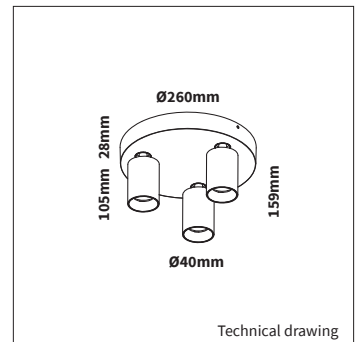

INFORMATION

WARRANTY	3 Years

Also available in 2 light square canopy and 1 light round canopy version

PINO CLICK 3