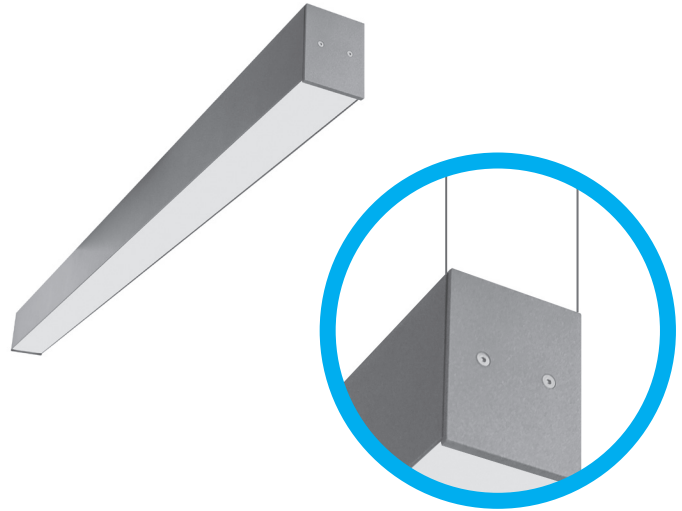

PROFILE 6

PRODUCT MATERIAL	Aluminium profile
LIGHT SOURCE	Philips Ledline
MODULE LIFETIME	Approx. 50.000 hours
DRIVER LEDLINE	Including Philips xitanium driver
COLORS (Δ)	<input type="radio"/> 3 = RAL 9003 white <input checked="" type="radio"/> 5 = RAL 9005 black <input type="radio"/> 6 = RAL 9006 alu
REFLECTOR	Aluminium white
ADJUSTABLE	No
SIZE	587/868/1149/1430 X 60 X 76mm

OPTIONS

COLORS	Available in all RAL colours on request Additional price + 10%
EMERGENCY BALLAST	0187.003.01.0 - 1 hour € 180,00
DIMMABLE	DALI dimmable € 60,00
DIFFUSER	White acrylic diffuser in standard Acrylic frosted, microprismatic or any other on request
UGR DIFFUSER	UGR<19 diffuser on request
IP CLASS	IP20 in standard, IP44 on request
MOVEMENT SENSOR	On request
DAYLIGHT CONTROL SENSOR	On request
SUSPENSION SET/WIRES	2 steel wires + power cable € 45,00 standard length 1500mm

PROFILE 6

INFORMATION

WARRANTY	5 Years
-----------------	---------

This luminaire can be mounted directly to the ceiling or pendant with steel wires and can be connected to form long LED lighting lines.

We can produce this luminaire in different lengths and shapes on request.