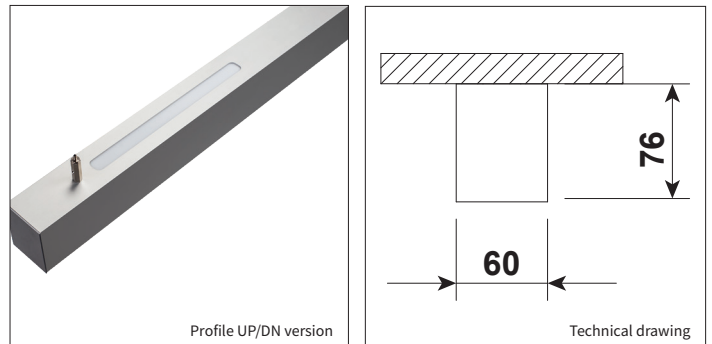

PROFILE 6

PRODUCT MATERIAL	Aluminium profile
LIGHT SOURCE	Philips Ledline
MODULE LIFETIME	Approx. 50.000 hours
DRIVER LEDLINE	Including Philips xitanium driver
COLORS (Δ)	<input type="radio"/> 3 = RAL 9003 white <input checked="" type="radio"/> 5 = RAL 9005 black <input type="radio"/> 6 = RAL 9006 alu
REFLECTOR	Aluminium white
ADJUSTABLE	No
SIZE	587/868/1149/1430 X 60 X 76mm

PROFILE 6

INFORMATION

WARRANTY	5 Years
-----------------	---------

This luminaire can be mounted directly to the ceiling or pendant with steel wires and can be connected to form long LED lighting lines.

We can produce this luminaire in different lengths and shapes on request.