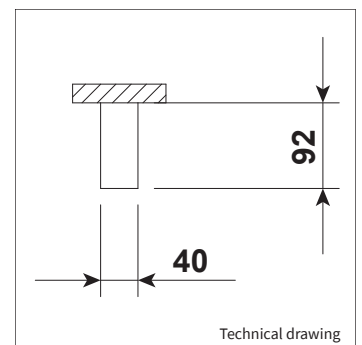

Profile UP/DN version

ART.NR.	LAMP TYPE	BRAND	LUMINOUS FLUX	OUTPUT POWER	MODULE EFFICIENCY	COLOUR TEMPERATURE	CRI	TC LIFETIME	LENGTH
SURFACE MOUNTED									
Δ see colors									
9265.868.30.Δ	Ledline	Philips	3300lm	23W	143lm/W	3000K	>80	50.000 Hrs	868mm
9265.868.40.Δ	Ledline	Philips	3300lm	23W	143lm/W	4000K	>80	50.000 Hrs	868mm
9265.114.30.Δ	Ledline	Philips	4400lm	29W	152lm/W	3000K	>80	50.000 Hrs	1149mm
9265.114.40.Δ	Ledline	Philips	4400lm	29W	152lm/W	4000K	>80	50.000 Hrs	1149mm
9265.143.30.Δ	Ledline	Philips	5500lm	36W	153lm/W	3000K	>80	50.000 Hrs	1430mm
9265.143.40.Δ	Ledline	Philips	5500lm	36W	153lm/W	4000K	>80	50.000 Hrs	1430mm
SUSPENDED UP/DN									
9266.114.30.Δ	Ledline	Philips	6600lm	44W	150lm/W	3000K	>80	50.000 Hrs	1149mm
9266.114.40.Δ	Ledline	Philips	6600lm	44W	150lm/W	4000K	>80	50.000 Hrs	1149mm
9266.143.30.Δ	Ledline	Philips	8800lm	58W	152lm/W	3000K	>80	50.000 Hrs	1430mm
9266.143.40.Δ	Ledline	Philips	8800lm	58W	152lm/W	4000K	>80	50.000 Hrs	1430mm