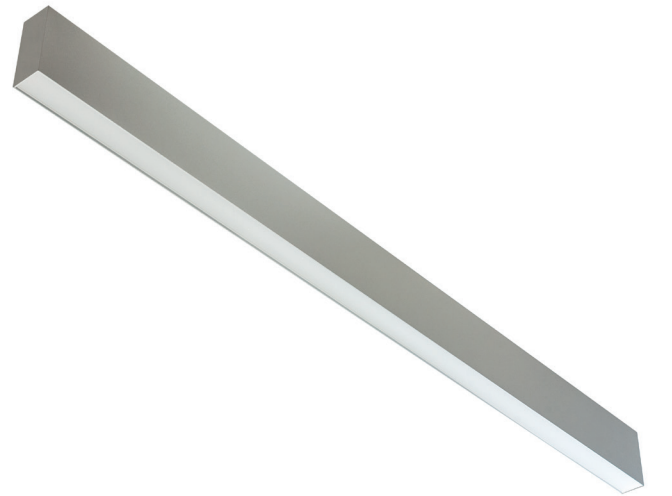

PRODUCT MATERIAL	Aluminium profile
LIGHT SOURCE	Philips Ledline
MODULE LIFETIME	Approx. 50.000 hours
DRIVER LEDLINE	Including Philips Xitanium driver
COLORS (Δ)	☐ 3 = RAL 9003 white ☐ 5 = RAL 9005 black ☐ 6 = RAL 9006 alu
REFLECTOR	Aluminium white
ADJUSTABLE	No
SIZE	868/1149/1430 X 40 X 92mm

PROFILE 4

OPTIONS

COLORS	Available in all RAL colours on request Additional price + 10%	
EMERGENCY BALLAST	Art. nr.: 0187.003.01.0 - 1 hour	
DIMMABLE	DALI dimmable	On request
DIFFUSER	White acrylic diffuser in standard Acrylic frosted, microprismatic or any other on request	
UGR DIFFUSER	UGR<19 diffuser on request	
IP CLASS	IP20 in standard, IP44 on request	
MOVEMENT SENSOR	On request	
DAYLIGHT CONTROL SENSOR	On request	
SUSPENSION SET/WIRES	2 steel wires + power cable	€ 45,00
	standard length 1500mm	

INFORMATION

WARRANTY	5 Years

This luminaire can be mounted directly to the ceiling or pendant with steel wires and can be connected to form long LED lighting lines.

We can produce this luminaire in different lengths and shapes on request