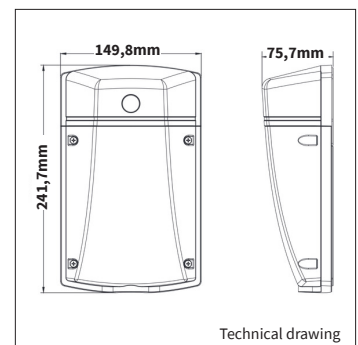

INFORMATION

WARRANTY	3 years

IK10 strong protection

Operation temperature: -20 ~ -50°C

Including daylight sensor: Turn on light level 50 Lux
Turn off light level > 150 Lux

Keylight International reserves the right to modify or change technical, construction or LED specifications due to continuous improvements of our products and lightsources.

RIBBLE