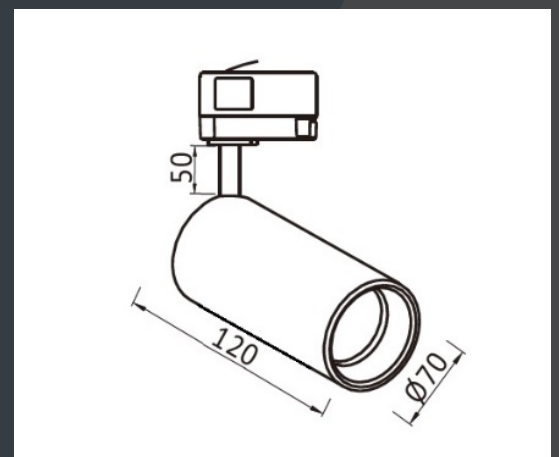

LED modules:

¹⁾ Lumen output of LED module (COB)

²⁾ Mentioned wattage applies for the COB only. Mentioned wattage applies for the most efficient CCT.

The power of the complete fixture will be slightly higher due to the power consumption of the driver.

³⁾ Values shown are average values and are subject to +/- 10% tolerance (set by international standards). The colour temperature is subject to a tolerance of up to +/- 150 Kelvin compared to the nominal value.

Technical data can be changed by Internova without prior notice.