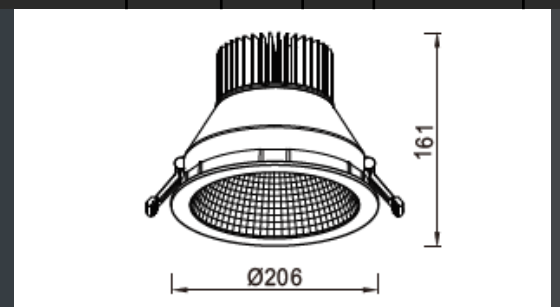

Description	Lumen	Watt	Lm/W	CCT	CRI	Description	Lumen	Watt	Lm/W	CCT	CRI
Philips Fortimo SLM G7	1100lm	6W	183	827,830,840	>80	Philips Fortimo SLM G7	3000lm	17W	176	840	>80
Philips Fortimo SLM G7	1100lm	8W	138	927,930,930PW	>90	Philips Fortimo SLM G7	3000lm	23W	130	927	>90
Philips Fortimo SLM G7	1100lm	7W	157	940PW	>90	Philips Fortimo SLM G7	3000lm	22W	136	930, 930PW	>90
Philips Fortimo SLM G7	1100lm	10W	110	922 PA (2200K)	>90	Philips Fortimo SLM G7	3000lm	20W	150	940PW	>90
Philips Fortimo SLM G7	1100lm	11W	100	925 FWW	>90	Philips Fortimo SLM G7	3000lm	31W	97	930 CW	>90
Meat Premium Red	1100lm	16W	69	920 MPR	>90	Philips Fortimo SLM G7	3000lm	38W	79	925 FWW	>90
Fresh Fish	1100lm	13W	85	940 FF	>90	Meat Premium red	2500lm	36W	68	9220 MPR	>90
Philips Fortimo SLM G7	2000lm	12W	167	827, 830	>80	Fresh Fish	3000lm	34W	88	940 FF	>90
Philips Fortimo SLM G7	2000lm	11W	182	840	>80	Philips Fortimo SLM G7	4500lm	28W	161	827	>80
Philips Fortimo SLM G7	2000lm	16W	125	927	>90	Philips Fortimo SLM G7	4500lm	27W	167	830	>80
Philips Fortimo SLM G7	2000lm	15W	133	930, 930PW	>90	Philips Fortimo SLM G7	4500lm	25W	180	840	>80
Philips Fortimo SLM G7	2000lm	14W	143	940PW	>90	Philips Fortimo SLM G7	4500lm	35W	129	927	>90
Philips Fortimo SLM G7	2000lm	20W	100	930CW	>90	Philips Fortimo SLM G7	4500lm	33W	136	930, 930PW	>90
Philips Fortimo SLM G7	2000lm	22W	91	925 FWW	>90	Philips Fortimo SLM G7	4500lm	30W	150	940 PW	>90
Meat Premium red	2000lm	30W	67	920 MPR	>90	Philips Fortimo SLM G7	6000lm	34W	150	830, 840	>80
Fresh Fish	2000lm	22W	91	940 FF	>80						
Philips Fortimo SLM G7	3000lm	19W	158	827	>80						
Philips Fortimo SLM G7	3000lm	18W	167	830	>80