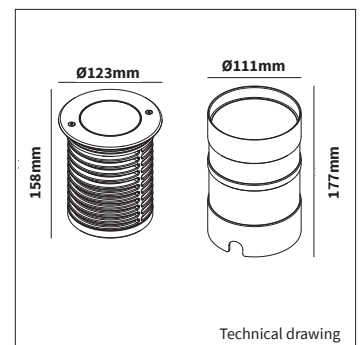

FLOOR 25

PRODUCT MATERIAL	Aluminium body
LIGHT SOURCE	CXA
MODULE LIFETIME	Approx. 30.000 hours
COLORS	● 8 = Stainless steel
BEAM ANGLE	▲ 55°
SIZE	Ø123 X 158mm

OPTIONS

OPTION DRIVERS	On request

INFORMATION

WARRANTY	2 Years

Tempered glass standard

Including 1,5m cable

Stainless steel ring (316)

IK 10

500mA is excluding driver, 230V is including driver

FLOOR 25

ART.NR.	LAMP TYPE	BRAND	LUMINOUS FLUX	OUTPUT POWER	MODULE EFFICIENCY	COLOUR TEMPERATURE	CRI	BEAM ANGLE	TC LIFETIME	mA/V
8109.000.55.8	CXA	Cree	1450lm	18W	81lm/W	2700K	>80	55°	30.000 Hrs	500mA
8109.500.55.8	CXA	Cree	1450lm	18W	81lm/W	2700K	>80	55°	30.000 Hrs	230V