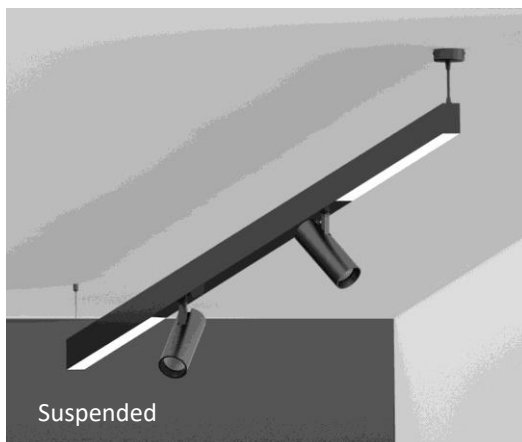

Colours
Housing

Aluminium

Spot Lighting:

Varia spot equipped with Philips Fortimo SLM LED module and Philips Xitanium LED driver

1430mm		4x spot
1150mm		3x spot
590mm		2x spot

Lumen:	1100lm, 2000lm
CCT:	2700K, 3000K, 4000K
CRI:	>80Ra, >90Ra
Beam angles:	26°
LED Modules:	Standard
Options:	DALI dimmable, Tunable White

Linear Lighting:

1430mm		4800lm
1150mm		3000lm
590mm		1500lm

CCT:	3000K, 4000K
CRI:	>80Ra, >90Ra
Beam angles:	120°
LED Modules:	Standard
Options:	DALI dimmable, Tunable White
Powerfactor	> 0,9

Available Accessoires

Opal diffuser (IN8701)
1430mm, 1150mm, 590mm

Blind cover (IN97011)
1430mm, 1150mm, 590mm

Suspension kit (IN80612)
3m including 230V cable

Suspension kit (IN9061)
3m steel cable

Coupler (IN07012)

Corner 90° (IN24712)

T junction (IN34712)

Cross junction

End cap (IN59612)