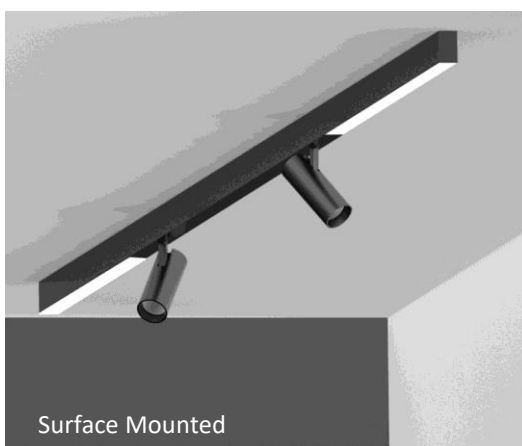

Colours
Housing

Aluminium

Spot Lighting:

Varia spot equipped with Philips Fortimo SLM LED module and Philips Xitanium LED driver

1430mm		4x spot
1150mm		3x spot
590mm		2x spot

Lumen:	1100lm, 2000lm
CCT:	2700K, 3000K, 4000K
CRI:	>80Ra, >90Ra
Beam angles:	26°
LED Modules:	Standard
Options:	DALI dimmable, Tunable White

Linear Lighting:

1430mm		4800lm
1150mm		3000lm
590mm		1500lm

CCT:	3000K, 4000K
CRI:	>80Ra, >90Ra
Beam angles:	120°
LED Modules:	Standard
Options:	DALI dimmable, Tunable White
Powerfactor	> 0,9

Available Accessoires

Opal diffuser (IN8701)
1430mm, 1150mm, 590mm

Blind cover (IN97011)
1430mm, 1150mm, 590mm

Suspension kit (IN80612)
3m including 230V cable

Suspension kit (IN9061)
3m steel cable

Coupler (IN07012)

Corner 90° (IN24712)

T junction (IN34712)

Cross junction

End cap (IN59612)