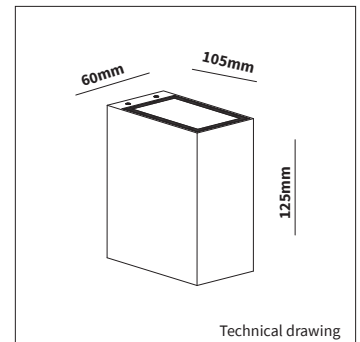

BLOCK 6 UD

ART.NR.	LAMP TYPE	BRAND	LUMINOUS FLUX	OUTPUT POWER	MODULE EFFICIENCY	COLOUR TEMPERATURE	CRI	TC LIFETIME	mA
6018.999.99.Δ	V6 Array	Bridgelux	2X 420lm	2X 4,6W	104lm/W	2700K	>80	30.000 Hrs	500mA

Δ see colors