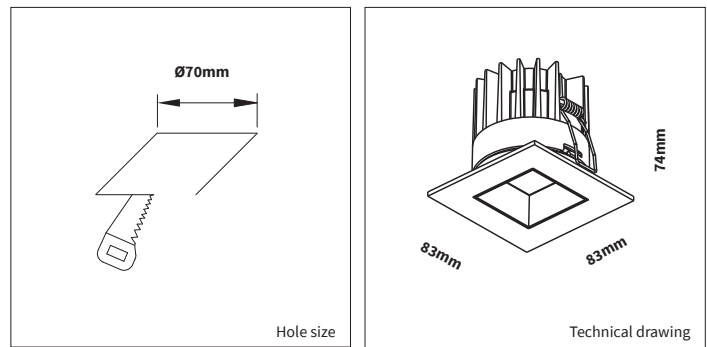

OPTIONS

OPTION DRIVERS 350mA	On/off	350mA 6-10W Art. no.: 0110.350.10.3
	Phase cut	350mA 5-10W Art. no.: 0110.350.30.1
	1/10V	350mA 5-10W Art. no.: 0110.350.30.1
	DALI	350mA 3-18W Art. no.: 0118.350.40.0
OPTION DRIVERS 500mA	On/off	500mA 6-10W Art. no.: 0110.500.10.2
	Phase cut	500mA 5-10W Art. no.: 0110.500.30.1
	1/10V	500mA 5-10W Art. no.: 0110.500.30.1
	DALI	500mA 4-18W Art. no.: 0118.500.40.0
OPTION POWER CABLE Connected to driver/fixture		Europlug 2000mm 2 X 0,75 Art. no.: 0502.075.20.0
		Wieland GST 18/3 male 2000mm 3 X 0,75 Art. no.: 0501.183.20.0
		Wieland T connector GST 18/3 200mm 3 X 0,75 Art. no.: 0500.183.20.0

ALPHA S WHITE / BLACK

INFORMATION

WARRANTY	3 Years

Full warranty only applies when fixture is purchased in combination with recommended driver.

LiteTime International reserves the right to modify or change technical, construction or LED specifications due to continuous improvements of our products and light sources. The light source in this product can be replaced with an equivalent module made by Philips, Osram or Tridonic.