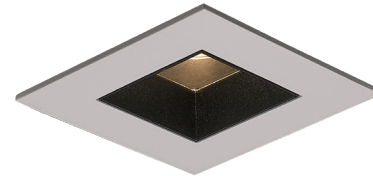

ALPHA S

PRODUCT MATERIAL	Die-cast aluminium
LIGHT SOURCE	Bridgelux V8
MODULE LIFETIME	Approx. 35.000 hours
DRIVER	Fixture excluding driver, SELECT OPTION
COLORS	See cover options
BEAM ANGLE	33°
ADJUSTABLE	No
SIZE	83 X 74mm