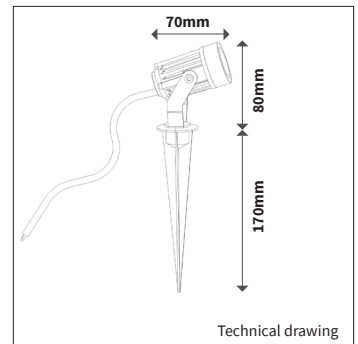

ABOR

PRODUCT MATERIAL	Aluminium
LIGHT SOURCE	Epistar
MODULE LIFETIME	Approx. 30.000 hours
DRIVER	Including driver
COLORS	● 5 = RAL 9005 black mat
BEAM ANGLE	▲ 38°
SIZE	70 X Ø43 X 80mm

INFORMATION

WARRANTY	2 Years

including ground mounting pin

Including 1m cable

ABOR

ART.NR.	LAMP TYPE	BRAND	LUMINOUS FLUX	OUTPUT POWER	MODULE EFFICIENCY	COLOUR TEMPERATURE	CRI	TC LIFETIME
8145.005.38.5	Epistar	LED	287lm	5W	57lm/W	2700K	>80	30.000 Hrs