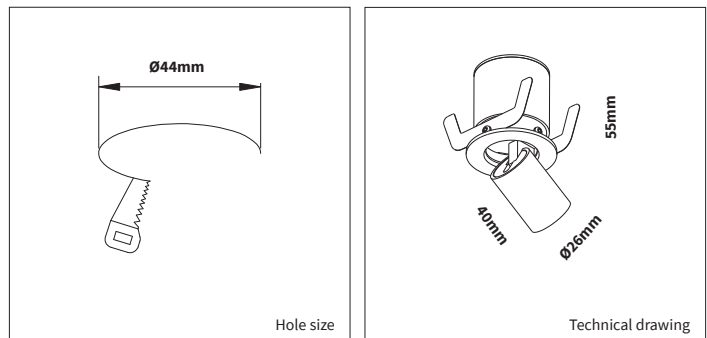

OPTIONS

OPTIONAL BEAM ANGLE	▲ 36° Art. no.: 4925.999.38.9
ANTI-GLARE RING	Black anti-glare ring Gold anti-glare ring Art. no.: 4925.030.00.9
OPTION DRIVERS	<table border="1"> <tr> <td>On/off</td> <td>700mA 1.4-2.8W Art. no.: 0103.700.10.1</td> </tr> <tr> <td>Phase cut</td> <td>700mA 1-20W Art. no.: 0120.700.20.0</td> </tr> <tr> <td>1/10V</td> <td>700mA 1-20W Art. no.: 0120.700.30.1</td> </tr> <tr> <td>DALI</td> <td>700mA 1-20W Art. no.: 0120.700.40.0</td> </tr> </table>
OPTION POWER CABLE Connected to driver/fixture	<table border="1"> <tr> <td>Europlug 2000mm 2 X 0,75</td> <td>Art. no.: 0502.075.20.0</td> </tr> <tr> <td>Wieland GST 18/3 male 2000mm 3 X 0,75</td> <td>Art. no.: 0501.183.20.0</td> </tr> <tr> <td>Wieland T connector GST 18/3 200mm 3 X 0,75</td> <td>Art. no.: 0500.183.20.0</td> </tr> </table>

AIR