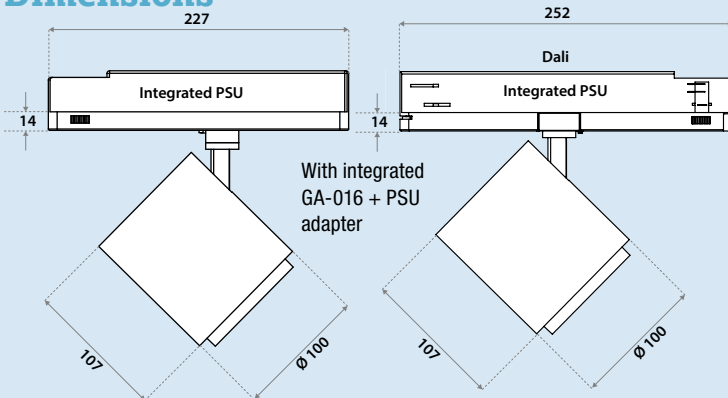

Item specifications (part B)

Description	W	Lm	Lm/W	CRI (typ.)	Pf	Ripple	Inrush current	B-16A Fuse	Safety class	Energy class
Odion XS 3000 Lm 3000K CRI80 No dim	32,1	3000	98	82	0.97	<3%	5A 50µS	50	I	A+
Odion XS 3000 Lm 3000K CRI80 Dali	32,1	3000	98	82	0.97	<3%	5A 50µS	50	I	A+
Odion XS 2400 Lm 3000K CRI96 No dim	32,1	2400	93	96	0.97	<3%	5A 50µS	50	I	A+
Odion XS 2400 Lm 3000K CRI96 Dali	32,1	2400	93	96	0.97	<3%	5A 50µS	50	I	A+
Odion XS 3400 Lm 4000K CRI80 No dim	32,1	3400	92	82	0.97	<3%	5A 50µS	50	I	A+
Odion XS 3400 Lm 4000K CRI80 Dali	32,1	3400	92	82	0.97	<3%	5A 50µS	50	I	A+

Item specifications (part C)

Description	Weight	Dimensions single carton	Quantity per carton	Expected lifespan (25°C)		
				L70B50	L80B50	L90B50
Odion XS 3000 Lm 3000K CRI80 No dim	840 gr	251x241x123 mm	12 pcs	131.000 hrs	80.000 hrs	35.000 hrs
Odion XS 3000 Lm 3000K CRI80 Dali	840 gr	251x241x123 mm	12 pcs	131.000 hrs	80.000 hrs	35.000 hrs
Odion XS 2400 Lm 3000K CRI96 No dim	840 gr	251x241x123 mm	12 pcs	131.000 hrs	80.000 hrs	35.000 hrs
Odion XS 2400 Lm 3000K CRI96 Dali	840 gr	251x241x123 mm	12 pcs	131.000 hrs	80.000 hrs	35.000 hrs
Odion XS 3400 Lm 4000K CRI80 No dim	840 gr	251x241x123 mm	12 pcs	131.000 hrs	80.000 hrs	35.000 hrs
Odion XS 3400 Lm 4000K CRI80 Dali	840 gr	251x241x123 mm	12 pcs	131.000 hrs	80.000 hrs	35.000 hrs

All values are measured at 230V (+/- 7%)

Dimensions

Tracks

On request! Ask our sales department about the possibilities.

Extra LED options

LEDs from the LUXEON Stylist Series
Specially developed for shops specialised in fashion or fresh food, and for restaurants. Ask our sales department about the possibilities.