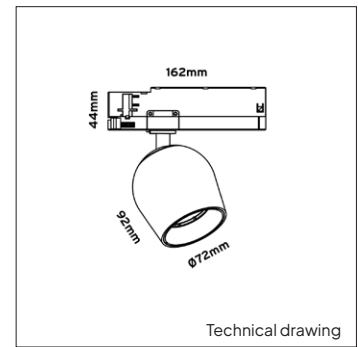

OPTIONS

OPTIONAL BEAM ANGLE	▲ 15°	Art. no.: 3067.010.15.0
	▲ 36°	Art. no.: 3067.010.36.0
	▲ 45°	Art. no.: 3067.010.45.0
ANTI-GLARE RING	Black	Included
	Gold	Art. no.: 3067.030.00.9
HONEYCOMB		Art. no.: 3067.040.00.0
DIMMABLE	DALI	On request
WIRELESS DIMMABLE		Masterconnect, Easy Air/Zigbee

Design Patent Certificate
No: ZL 2019 3 0427886.1 Trackspot Venus Patent