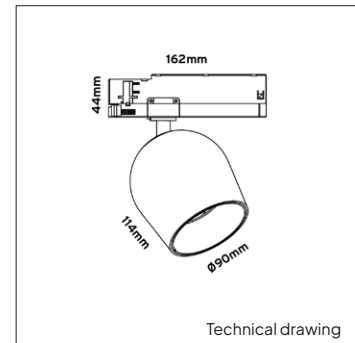

OPTIONS

OPTIONAL BEAM ANGLE	▲ 15°	Art. no.: 3068.010.15.0
	▲ 36°	Art. no.: 3068.010.36.0
	▲ 45°	Art. no.: 3068.010.45.0
	▲ 60°	Art. no.: 3068.010.60.0
ANTI-GLARE RING	Black	Included
	Gold	Art. no.: 3068.030.00.9
HONEYCOMB	Art. no.: 3068.040.00.0	
DIMMABLE	DALI	On request
WIRELESS DIMMABLE	Masterconnect, Easy Air/Zigbee	

Design Patent Certificate
No: ZL 2019 3 0427886.1 Trackspot Venus Patent