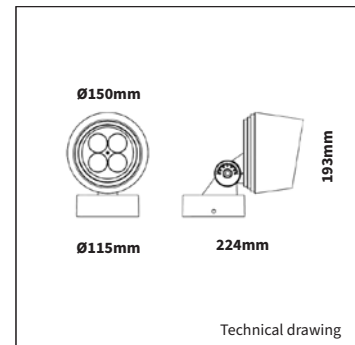

PRODUCT MATERIAL	Stainless steel
LIGHT SOURCE	CREE
MODULE LIFETIME	Approx. 50.000 hours
DRIVER	Excluding driver
COLORS	● 5 = Black
BEAM ANGLE	▲ 50°
ADJUSTABLE	Yes
SIZE	Ø150mm

OPTIONS

DIMMABLE	On request For centralized drivers please contact sales
MOUNTING OPTIONS	On request

INFORMATION

LifeTime reserves the right to modify or change technical, construction or LED specifications due to continuous improvements of our products and light sources.

MOUNTING OPTIONS

ARTICLE NUMBER	LAMP TYPE	BRAND	LUMINOUS FLUX	OUTPUT POWER	MODULE EFFICIENCY	COLOR TEMPERATURE	CRI	TC LIFETIME	mA
8122.150.50.5	4 pcs	Cree	1050lm	15W	70lm/W	2700K	>90	50.000 Hrs	700mA
8122.155.50.5	4 pcs	Cree	700lm	20W	35lm/W	RGBW	>90	50.000 Hrs	700mA