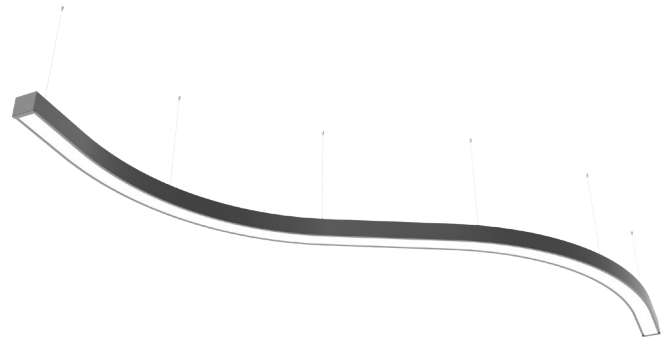

PROFILE SNAKE

PRODUCT MATERIAL	Aluminium profile
LIGHT SOURCE	Philips Ledline
MODULE LIFETIME	Approx. 50.000 hours
DRIVER	Including on/off driver
COLORS (Δ)	☐ 3 = RAL 9003 white ☒ 5 = RAL 9005 black ☐ 6 = RAL 9006 alu
REFLECTOR	Aluminium white
SIZE	See technical drawing

OPTIONS

COLORS	Available in all RAL colours on request Additional price + 10%
DIMMABLE	Dali dimmable
IP CLASS	IP20 in standard, IP44 on request
COLOR RENDERING INDEX	>80 in standard, other on request
MOVEMENT SENSOR	On request
DAYLIGHT CONTROL SENSOR	On request
TUNABLE WHITE	On request
CYAN ENHANCED STATIC	On request

INFORMATION

Including 1500mm steel wire suspension with wire length control

Bespoke size & product features available