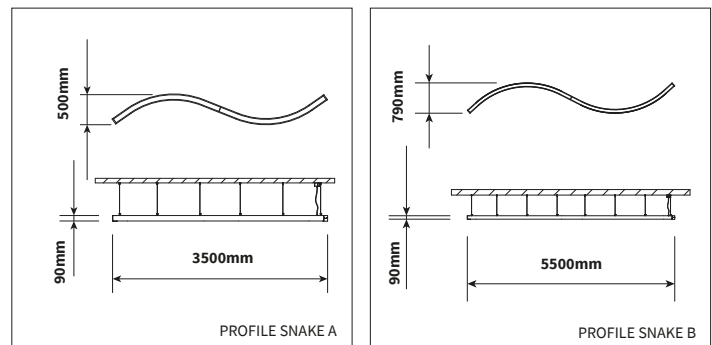

DIFFUSER

White opal