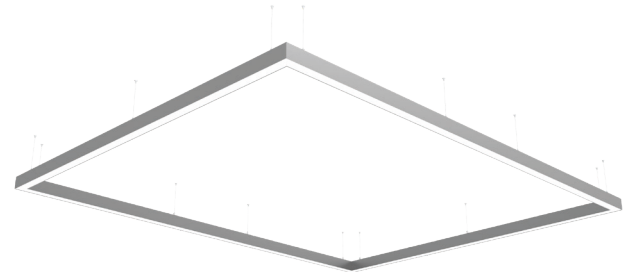

PROFILE RECTANGLE UD

PRODUCT MATERIAL	Aluminium profile
LIGHT SOURCE	Philips Ledline
MODULE LIFETIME	Approx. 50.000 hours
DRIVER LEDLINE	Including Philips Xitanium driver
COLORS (Δ)	○ 3 = RAL 9003 white ● 5 = RAL 9005 black ● 6 = RAL 9006 alu
REFLECTOR	Aluminium white
ADJUSTABLE	No
SIZE	See technical drawing