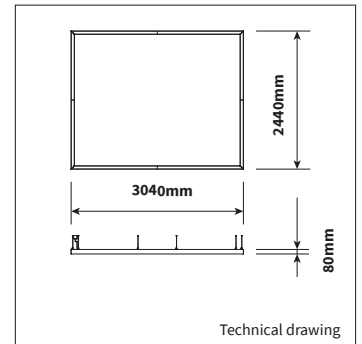

OPTIONS

COLORS	Available in all RAL colours on request Additional price + 10%
DIMMABLE	Dali dimmable
DIFFUSER	White opalic diffuser in standard Microprismatic UGR<19 option
EMERGENCY	3 hours
IP CLASS	IP20 in standard, IP44 on request
COLOUR RENDERING INDEX	>80 in standard, other on request
MOVEMENT SENSOR	On request
DAYLIGHT CONTROL SENSOR	On request
TUNABLE WHITE	On request
CYAN ENHANCED STATIC	On request