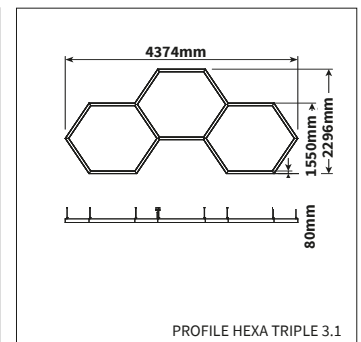

INFORMATION

Including 1500mm steel wire suspension with wire length control

Bespoke size & product features available

DIFFUSER

ARTICLE NUMBER	LENGTH	GROSS LUMEN OUTPUT	NETTO LUMEN OUTPUT	OUTPUT POWER	MODULE EFFICIENCY	COLOR TEMPERATURE	CRI	TC LIFETIME
PROFILE HEXA TRIPLE 3.1								
Δ See colors								
9257.434.30.Δ	4374 X 2296mm	36500lm	25400lm	215W	170lm/W	3000K	>80	50.000 Hrs
9257.434.35.Δ	4374 X 2296mm	36500lm	25400lm	215W	170lm/W	3500K	>80	50.000 Hrs
9257.434.40.Δ	4374 X 2296mm	36500lm	25400lm	215W	170lm/W	4000K	>80	50.000 Hrs
PROFILE HEXA TRIPLE 3.2								
9258.317.30.Δ	3170 X 3040mm	34200lm	23700lm	200W	171lm/W	3000K	>80	50.000 Hrs
9258.317.35.Δ	3170 X 3040mm	34200lm	23700lm	200W	171lm/W	3500K	>80	50.000 Hrs
9258.317.40.Δ	3170 X 3040mm	34200lm	23700lm	200W	171lm/W	4000K	>80	50.000 Hrs