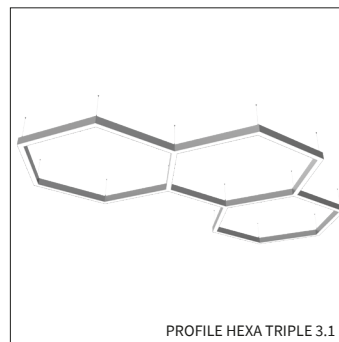

INFORMATION

Including 1500mm steel wire suspension with wire length control

Bespoke size & product features available

DIFFUSER

ARTICLE NUMBER	LENGTH	GROSS LUMEN OUTPUT	NETTO LUMEN OUTPUT	OUTPUT POWER	MODULE EFFICIENCY	COLOR TEMPERATURE	CRI	TC LIFETIME
PROFILE HEXA TRIPLE 3.1								
Δ See colors								
9257.434.30.Δ	4374 X 2296mm	36500lm	25400lm	215W	170lm/W	3000K	>80	50.000 Hrs
9257.434.35.Δ	4374 X 2296mm	36500lm	25400lm	215W	170lm/W	3500K	>80	50.000 Hrs
9257.434.40.Δ	4374 X 2296mm	36500lm	25400lm	215W	170lm/W	4000K	>80	50.000 Hrs
PROFILE HEXA TRIPLE 3.2								
9258.317.30.Δ	3170 X 3040mm	34200lm	23700lm	200W	171lm/W	3000K	>80	50.000 Hrs
9258.317.35.Δ	3170 X 3040mm	34200lm	23700lm	200W	171lm/W	3500K	>80	50.000 Hrs
9258.317.40.Δ	3170 X 3040mm	34200lm	23700lm	200W	171lm/W	4000K	>80	50.000 Hrs