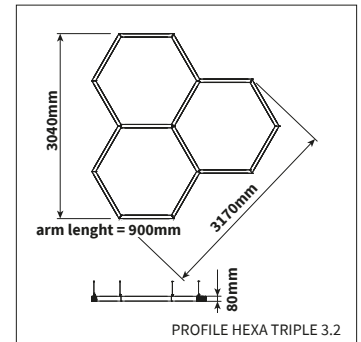

INFORMATION

Including 1500mm steel wire suspension with wire length control

Bespoke size & product features available

DIFFUSER

ARTICLE NUMBER	LENGTH	GROSS LUMEN OUTPUT	NETTO LUMEN OUTPUT	OUTPUT POWER	MODULE EFFICIENCY	COLOR TEMPERATURE	CRI	TC LIFETIME
PROFILE HEXA TRIPLE 3.1								
Δ See colors								
9257.434.30.Δ	4374 X 2296mm	36500lm	25400lm	215W	170lm/W	3000K	>80	50.000 Hrs
9257.434.35.Δ	4374 X 2296mm	36500lm	25400lm	215W	170lm/W	3500K	>80	50.000 Hrs
9257.434.40.Δ	4374 X 2296mm	36500lm	25400lm	215W	170lm/W	4000K	>80	50.000 Hrs
PROFILE HEXA TRIPLE 3.2								
9258.317.30.Δ	3170 X 3040mm	34200lm	23700lm	200W	171lm/W	3000K	>80	50.000 Hrs
9258.317.35.Δ	3170 X 3040mm	34200lm	23700lm	200W	171lm/W	3500K	>80	50.000 Hrs
9258.317.40.Δ	3170 X 3040mm	34200lm	23700lm	200W	171lm/W	4000K	>80	50.000 Hrs