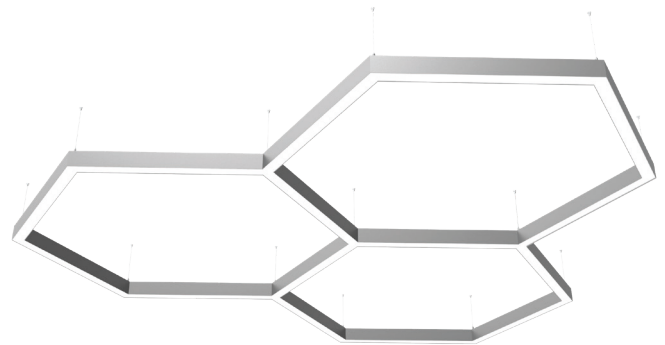

PROFILE HEXA 3

PRODUCT MATERIAL	Aluminium profile
LIGHT SOURCE	Philips Ledline
MODULE LIFETIME	Approx. 50.000 hours
DRIVER LEDLINE	Including Philips Xitanium driver
COLORS (Δ)	○ 3 = RAL 9003 white ● 5 = RAL 9005 black ● 6 = RAL 9006 alu
REFLECTOR	Aluminium white with opal cover
ADJUSTABLE	No
SIZE TRIPLE 3.1	See technical drawing
SIZE TRIPLE 3.2	See technical drawing

OPTIONS

COLORS	Available in all RAL colours on request Additional price + 10%
DIMMABLE	Dali dimmable
DIFFUSER	White opalic diffuser in standard Microprismatic UGR<19 option
EMERGENCY	3 hours
IP CLASS	IP20 in standard, IP44 on request
COLOUR RENDERING INDEX	>80 in standard, other on request
MOVEMENT SENSOR	On request
DAYLIGHT CONTROL SENSOR	On request
TUNABLE WHITE	On request
CYAN ENHANCED STATIC	On request