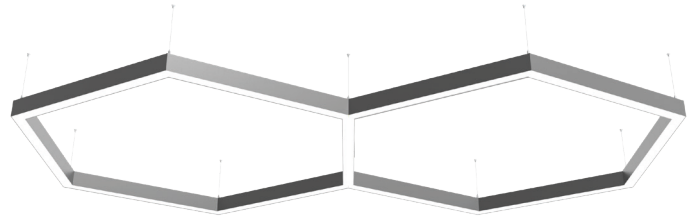

PROFILE HEXA 2

PRODUCT MATERIAL	Aluminium profile
LIGHT SOURCE	Philips Ledline
MODULE LIFETIME	Approx. 50.000 hours
DRIVER LEDLINE	Including Philips Xitanium driver
COLORS (Δ)	<ul style="list-style-type: none"> ○ 3 = RAL 9003 white ● 5 = RAL 9005 black ● 6 = RAL 9006 alu
REFLECTOR	Aluminium white with opal cover
ADJUSTABLE	No
SIZE	See technical drawing

INFORMATION

Including 1500mm steel wire suspension with wire length control

Bespoke size & product features available

LiteTime reserves the right to modify or change technical, construction or LED specifications due to continuous improvements of our products and light sources. The light source in this product can be replaced with an equivalent module made by Philips, Osram or Tridonic.

DIFFUSER

ARTICLE NUMBER	LENGTH	GROSS LUMEN OUTPUT	NETTO LUMEN OUTPUT	OUTPUT POWER	MODULE EFFICIENCY	COLOR TEMPERATURE	CRI	TC LIFETIME
Δ See colors								
9256.170.30.Δ	3042 X 1790mm	24500lm	17000lm	149W	164lm/W	3000K	>80	50.000 Hrs
9256.170.35.Δ	3042 X 1790mm	24500lm	17000lm	149W	164lm/W	3500K	>80	50.000 Hrs
9256.170.40.Δ	3042 X 1790mm	24500lm	17000lm	149W	164lm/W	4000K	>80	50.000 Hrs