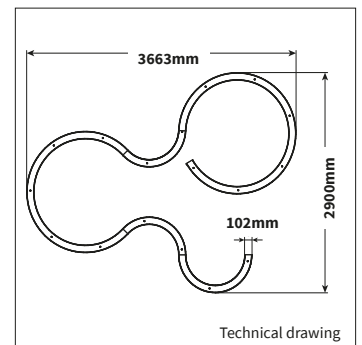

**INFORMATION**

Including 1500mm steel wire suspension with wire length control

**Bespoke size & product features available**

LiteTime reserves the right to modify or change technical, construction or LED specifications due to continuous improvements of our products and lightsources. The light source in this product can be replaced with an equivalent module made by Philips, Osram or Tridonic.

**DIFFUSER**

White opalic

ARTICLE NUMBER	LENGTH	GROSS LUMEN OUTPUT	NETTO LUMEN OUTPUT	OUTPUT POWER	MODULE EFFICIENCY	COLOR TEMPERATURE	CRI	TC LIFETIME
Δ See colors								
9276.366.30.Δ	3663 X 2900mm	40000lm	27000lm	247W	162lm/W	3000K	>80	50.000 Hrs
9276.366.35.Δ	3663 X 2900mm	40000lm	27000lm	247W	162lm/W	3500K	>80	50.000 Hrs
9276.366.40.Δ	3663 X 2900mm	40000lm	27000lm	247W	162lm/W	4000K	>80	50.000 Hrs