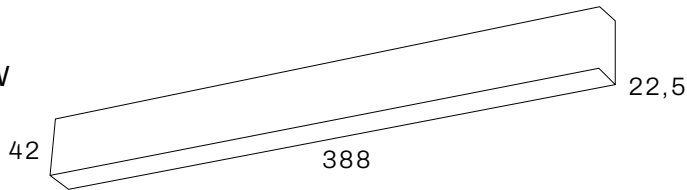

Sorrento40
24Vdc 900lm 15W
2700K RA90
Dimmable
Opal cover