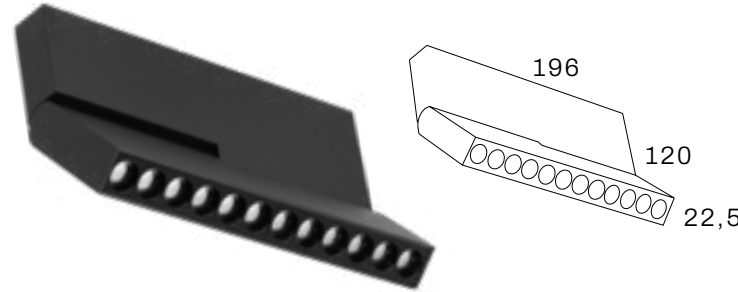

Amalfi50
24Vdc 780lm 10W
2700K RA90 24° or 40°
Dimmable

Verona12
24Vdc 1150lm 12W
2700K RA90 34°
Dimmable
Low UGR due to dark-light reflectors