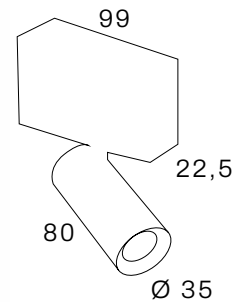

Colour ○ ●

- Housing** : Aluminium
- Length track** : 1 meter / 2 meter
- Input voltage** : 24V DC (power supply not included)
- Max. wattage** : 200W (8A max).
- Dimmable** : DALI, 1-10V (via power supply)
- System** : Magnetic
- Application** : Surface mounted / pendant / recessed
- Including** : Connection for 24Vdc and 2 end caps

Puglia35
24Vdc 440lm 5W
2700K RA90 60°
Dimmable

24V MAGNETIC TRACK | CURVED

Lazio
24Vdc 450lm 7W
2700K RA90 Opal
Dimmable

Catania
24Vdc 580lm 8W
2700K RA90 34°
Dimmable
Low UGR due to dark-light reflectors

Our curved fixtures are suitable for the Tendenza 1/4 circle component (4x 1/4 = Ø1000mm).

Firenze35
24Vdc 440lm 5W
2700K RA90 20° or 40°
Dimmable

Firenze50
24Vdc 780lm 10W
2700K RA90 24° or 36°
Dimmable