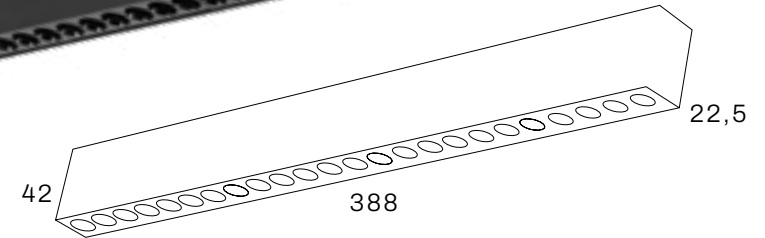

Veneto24
24Vdc 2400lm 24W
2700K RA90 34°
Dimmable
Low UGR due to
dark-light reflectors