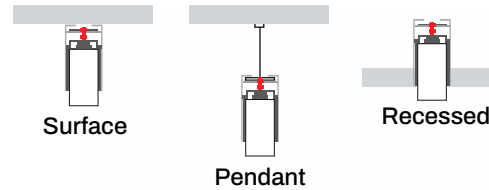

Our seamless low voltage track system offers residential and hospitality spaces a great lighting opportunity. The slim design and sophisticated magnetic spots and linear lights, which can be placed on any position in the profile, will offer an extra dimension to your project.

Colour ○ ●

- Housing** : Aluminium
- Length track** : 1 meter / 2 meter
- Input voltage** : 24V DC (power supply not included)
- Max. wattage** : 200W (8A max).
- Dimmable** : DALI, 1-10V (via power supply)
- System** : Magnetic
- Application** : Surface mounted / pendant / recessed
- Including** : Connection for 24Vdc and 2 end caps