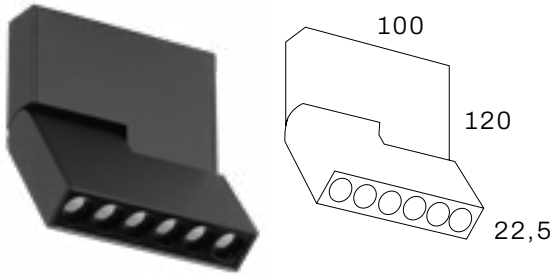

White, black and golden inner ring available for Amalfi35, Amalfi50 and Puglia35.

Verona06
24Vdc 650lm 8W
2700K RA90 34°
Dimmable
Low UGR due to dark-light reflectors