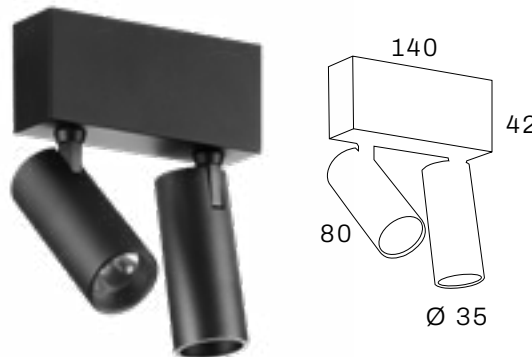

Amalfi35D
24Vdc 2x 440lm 10W
2700K RA90 20° or 40°
Dimmable