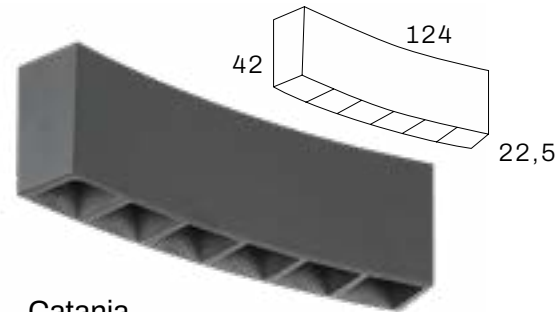

Catania
24Vdc 580lm 8W
2700K RA90 34°
Dimmable
Low UGR due to dark-light reflectors