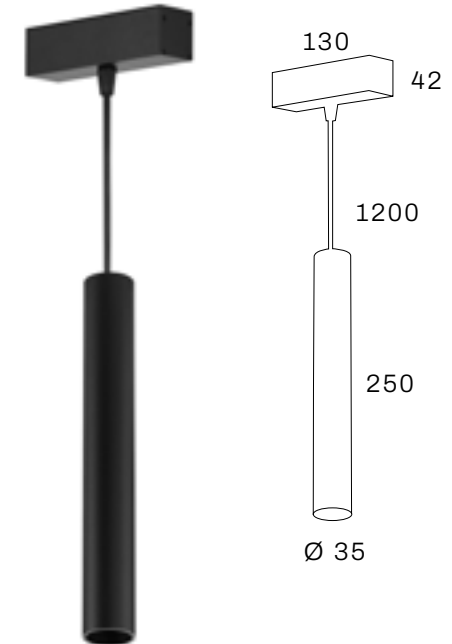

Colour ○ ●

- Housing** : Aluminium
- Length track** : 1 meter / 2 meter
- Input voltage** : 24V DC (power supply not included)
- Max. wattage** : 200W (8A max).
- Dimmable** : DALI, 1-10V (via power supply)
- System** : Magnetic
- Application** : Surface mounted / pendant / recessed
- Including** : Connection for 24Vdc and 2 end caps

Verona12
24Vdc 1150lm 12W
2700K RA90 34°
Dimmable
Low UGR due to dark-light reflectors

Amalfi50
24Vdc 780lm 10W
2700K RA90 24° or 40°
Dimmable

Amalfi35
24Vdc 440lm 5W
2700K RA90 20° or 40°
Dimmable

Amalfi35D
24Vdc 2x 440lm 10W
2700K RA90 20° or 40°
Dimmable

Puglia35
24Vdc 440lm 5W
2700K RA90 60°
Dimmable

24V MAGNETIC TRACK | CURVED

Lazio
24Vdc 450lm 7W
2700K RA90 Opal
Dimmable

Catania
24Vdc 580lm 8W
2700K RA90 34°
Dimmable
Low UGR due to dark-light reflectors

Our curved fixtures are suitable for the Tendenza 1/4 circle component (4x 1/4 = Ø1000mm).

Firenze35
24Vdc 440lm 5W
2700K RA90 20° or 40°
Dimmable

Firenze50
24Vdc 780lm 10W
2700K RA90 24° or 36°
Dimmable