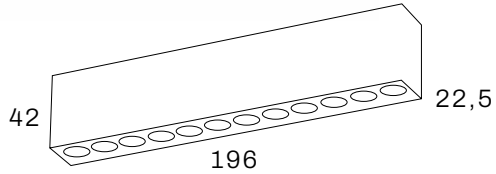

Veneto12
24Vdc 1150lm 12W
2700K RA90 34°
Dimmable
Low UGR due to
dark-light reflectors