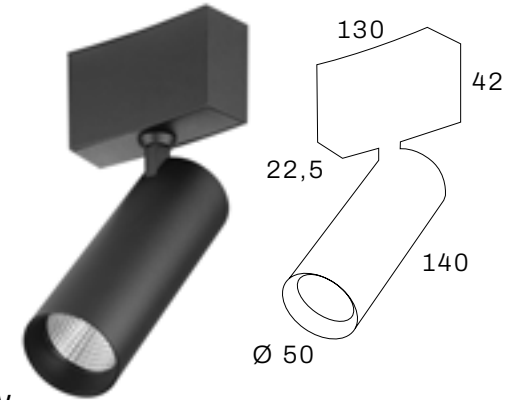

Amalfi50
24Vdc 780lm 10W
2700K RA90 24° or 40°
Dimmable