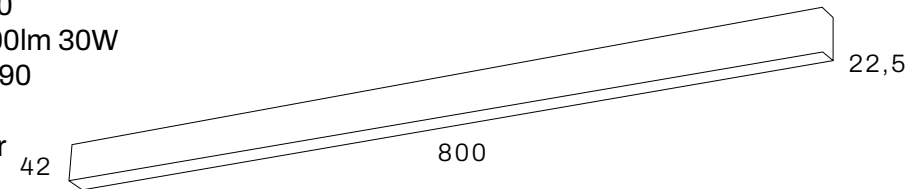

Sorrento80
24Vdc 1800lm 30W
2700K RA90
Dimmable
Opal cover