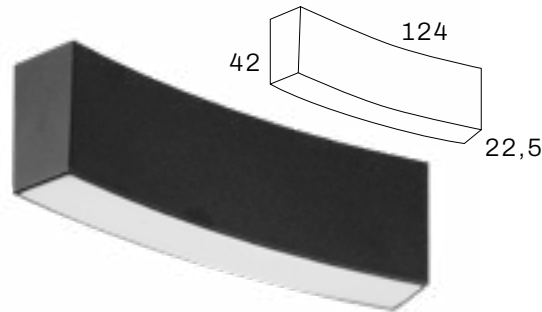

24V MAGNETIC TRACK | CURVED

Lazio
24Vdc 450lm 7W
2700K RA90 Opal
Dimmable