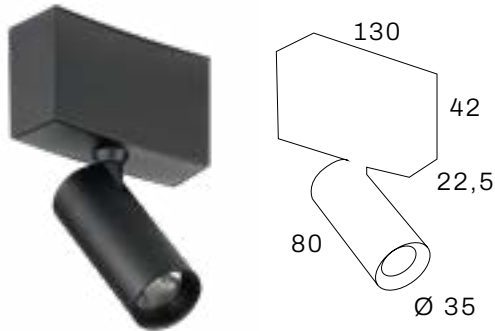

Amalfi35
24Vdc 440lm 5W
2700K RA90 20° or 40°
Dimmable