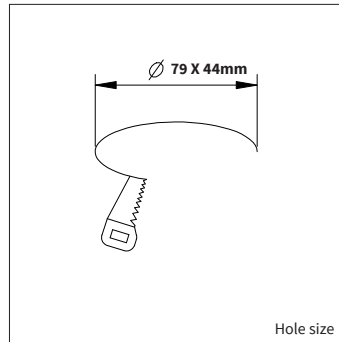

INFORMATION

WARRANTY	2 Years

- Including frosted glass
- Including 1.5m cable
- Including ABS build-in box

ART.NR.	LAMP TYPE	BRAND	LUMINOUS FLUX	OUTPUT POWER	MODULE EFFICIENCY	COLOUR TEMPERATURE	CRI	TC LIFETIME	mA
8083.990.86.6	LED	Samsung	75lm	1.2W	63lm/W	2700K	>80	30.000 Hrs	350mA