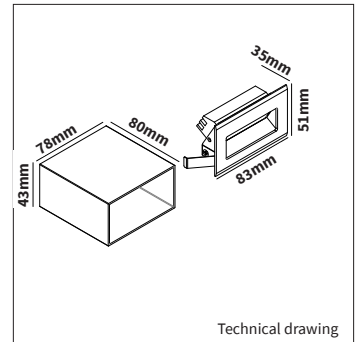

STERLING

PRODUCT MATERIAL	Aluminium
LIGHT SOURCE	Samsung LED
MODULE LIFETIME	Approx. 30.000 hours
VOLTAGE	230V
DRIVER	Fixture excluding driver, select option
COLORS	● 6 = RAL 9006 alu
BEAM ANGLE	Wide angle
SIZE	83 X 51 X 35mm

OPTIONS

OPTIONS DRIVERS	Fixed output
	art. no.:
	Phase-cut dimmable
	art. no.:
	1/10V dimmable
art. no.:	
DALI dimmable	
art. no.:	

STERLING

INFORMATION

WARRANTY	2 Years

- Including frosted glass
- Including 1.5m cable
- Including ABS build-in box

ART.NR.	LAMP TYPE	BRAND	LUMINOUS FLUX	OUTPUT POWER	MODULE EFFICIENCY	COLOUR TEMPERATURE	CRI	TC LIFETIME	mA
8083.990.86.6	LED	Samsung	75lm	1.2W	63lm/W	2700K	>80	30.000 Hrs	350mA