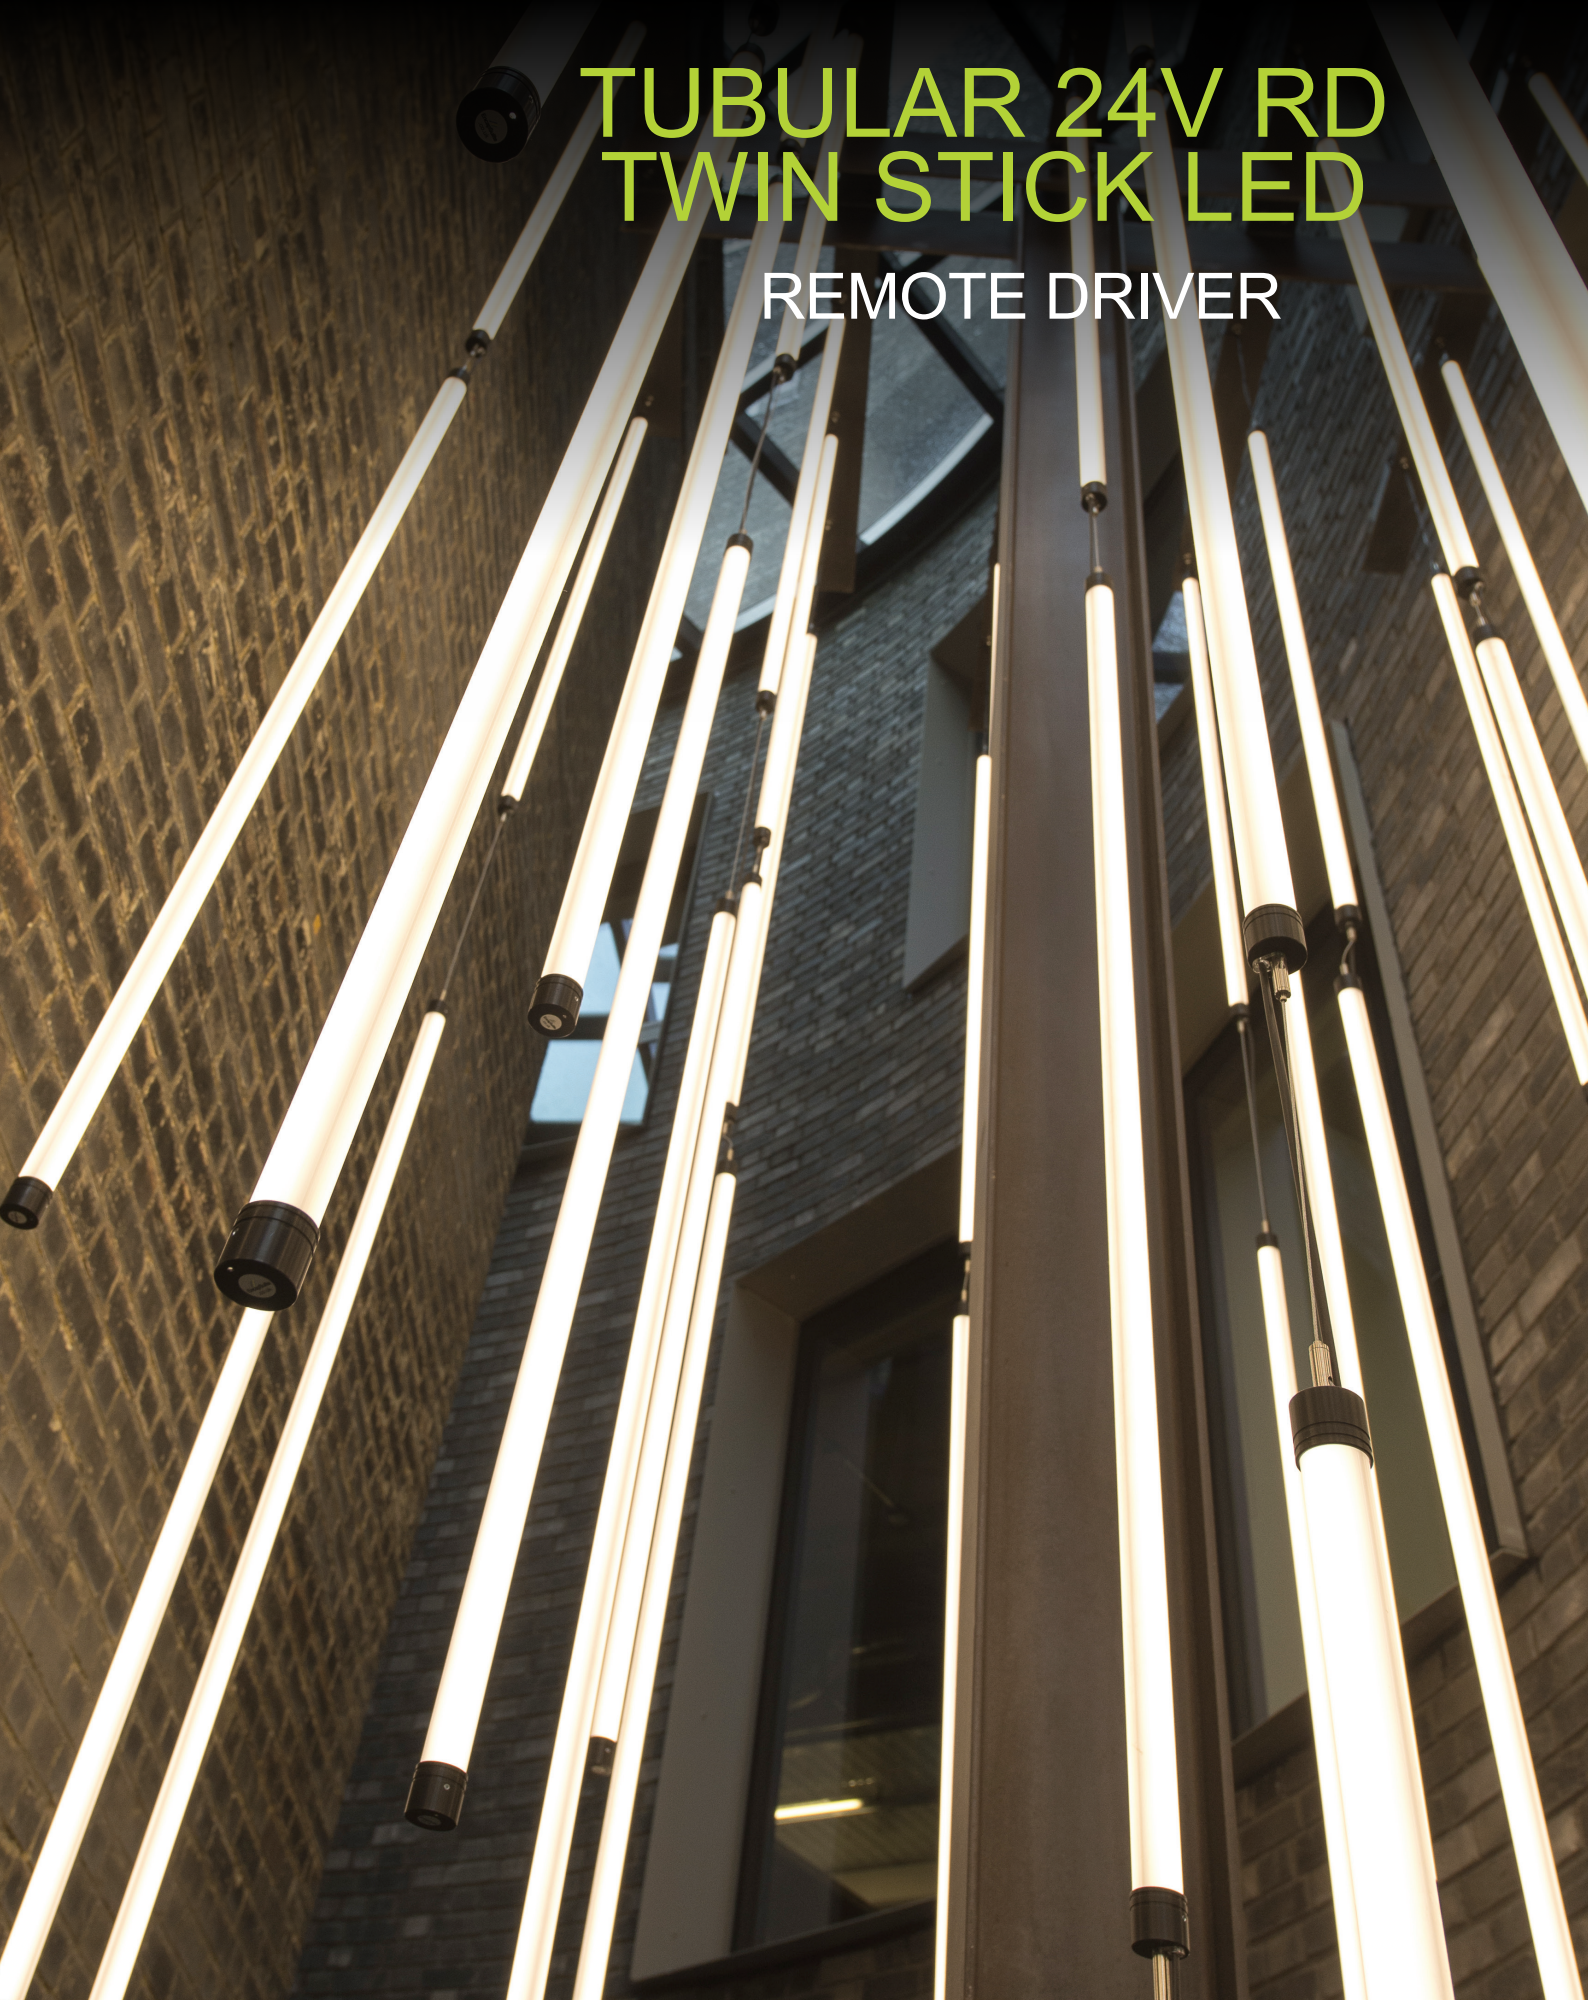

liteTIME

LED Innovation **Technology** & Engineering

TUBULAR 24V RD TWIN STICK LED

REMOTE DRIVER

Suspended/Surface mounted. Tubular diffused LED light, with aluminium end caps.

A ROBUST, SLIM LED DIFFUSED CYLINDRICAL TUBE.

The 24V RD Twin Stick is a robust, slim LED diffused cylindrical tube with the latest LED chips creating a cleaner 360° light output. The fitting can be suspended horizontally, vertically or at any angle, as well as surface mounted. Ideal as a creative feature luminaire which can incorporate many colours with the use of our coloured sleeves. Regularly used in Theatre, TV, retail, events companies, entertainment industries and for feature lighting.

The 24V RD Twin Stick will operate from a 24V constant voltage driver and can be dimmable.

Suitable for almost any dry interior application.

Light Source Information

- LED/Electronic Driver.
- Available in 2700K, 3000K & 4000K.