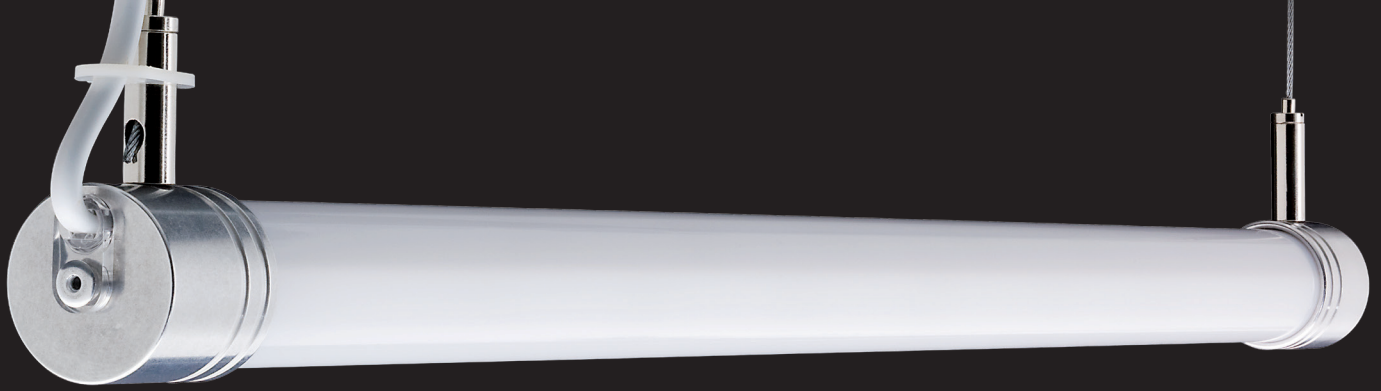

liteTIME

LED Innovation **Technology** & Engineering

TUBULAR 24V RD TWIN STICK LED

REMOTE DRIVER

Suspended/Surface mounted. Tubular diffused LED light, with aluminium end caps.

A ROBUST, SLIM LED DIFFUSED CYLINDRICAL TUBE.

The 24V RD Twin Stick is a robust, slim LED diffused cylindrical tube with the latest LED chips creating a cleaner 360° light output. The fitting can be suspended horizontally, vertically or at any angle, as well as surface mounted. Ideal as a creative feature luminaire which can incorporate many colours with the use of our coloured sleeves. Regularly used in Theatre, TV, retail, events companies, entertainment industries and for feature lighting.

The 24V RD Twin Stick will operate from a 24V constant voltage driver and can be dimmable.

Suitable for almost any dry interior application.

Light Source Information

- LED/Electronic Driver.
- Available in 2700K, 3000K & 4000K.

Options

- Aluminium end caps as standard.
- Anodised end caps available in many more colours including black, gold, rose gold and brass (see right).

Driver

A remote driver is required to run these fittings.