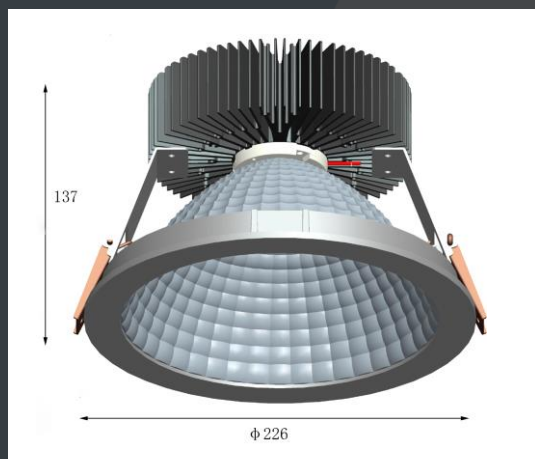

Description	Lumen	Watt	Lm/W	CCT	CRI	Description	Lumen	Watt	Lm/W	CCT	CRI
Philips Fortimo SLM G7	1100lm	6W	183	827,830,840	>80	Philips Fortimo SLM G7	3000lm	18W	166	827, 830, 840	>80
Philips Fortimo SLM G7	1100lm	8W	138	927,930,930PW	>90	Philips Fortimo SLM G7	3000lm	22W	136	927, 930, 930PW	>90
Philips Fortimo SLM G7	1100lm	7W	157	940PW	>90	Philips Fortimo SLM G7	3000lm	20W	150	940PW	>90
Philips Fortimo SLM G7	1100lm	10W	110	922 PA (2200K)	>90	Philips Fortimo SLM G7	3000lm	31W	96	922 PA (2200K)	>90
Philips Fortimo SLM G7	1100lm	8W	137	930 PC	>90	Philips Fortimo SLM G7	3000lm	24W	125	930 PC	>90
Food Warm White	1100lm	11W	100	925 FWW	>90	Philips Fortimo SLM G7	4500lm	27W	166	827, 830, 840	>80
Meat Premium Red	1100lm	16W	69	920 MPR	>90	Philips Fortimo SLM G7	4500lm	33W	136	927, 930, 930PW	>90
Fresh Fish	1100lm	13W	85	940 FF	>90	Philips Fortimo SLM G7	4500lm	30W	150	940PW	>90
Dim-To-Warm (DTW)	1100lm	13W	85	2200-3000K	>90						
Philips Fortimo SLM G7	2000lm	12W	167	827, 830, 840	>80						
Philips Fortimo SLM G7	2000lm	15W	133	927, 930, 930PW	>90						
Philips Fortimo SLM G7	2000lm	14W	143	940 PW	>90						
Philips Fortimo SLM G7	2000lm	19W	105	922 PA (2200K)	>90						
Philips Fortimo SLM G7	2000lm	16W	125	930 PC	>90						
Food Warm White	2000lm	22W	91	925 FWW	>90						
Meat Premium Red	2000lm	30W	67	920 MPR	>90						
Fresh Fish	2000lm	22W	91	940 FF	>90						
Dim-To-Warm (DW)	1900lm	20W	95	2200-3000K	>90