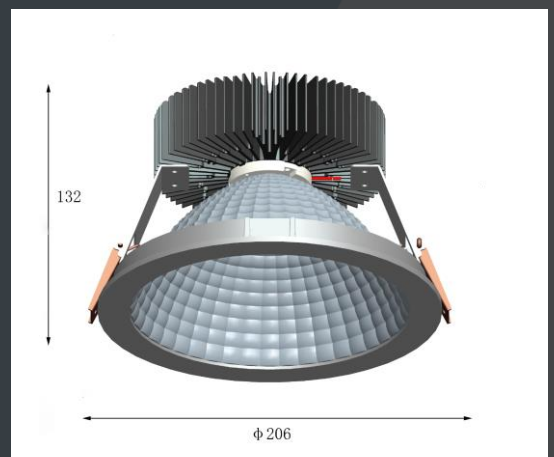

Description	Lumen	Watt	Lm/W	CCT	CRI	Description	Lumen	Watt	Lm/W	CCT	CRI
Philips Fortimo SLM G7	1100lm	6W	183	827,830,840	>80	Philips Fortimo SLM G7	3000lm	18W	166	827, 830, 840	>80
Philips Fortimo SLM G7	1100lm	8W	138	927,930,930PW	>90	Philips Fortimo SLM G7	3000lm	22W	136	927, 930, 930PW	>90
Philips Fortimo SLM G7	1100lm	7W	157	940PW	>90	Philips Fortimo SLM G7	3000lm	20W	150	940PW	>90
Philips Fortimo SLM G7	1100lm	10W	110	922 PA (2200K)	>90	Philips Fortimo SLM G7	3000lm	31W	96	922 PA (2200K)	>90
Philips Fortimo SLM G7	1100lm	8W	137	930 PC	>90	Philips Fortimo SLM G7	3000lm	24W	125	930 PC	>90
Food Warm White	1100lm	11W	100	925 FWW	>90	Philips Fortimo SLM G7	4500lm	27W	166	827, 830, 840	>80
Meat Premium Red	1100lm	16W	69	920 MPR	>90	Philips Fortimo SLM G7	4500lm	33W	136	927, 930, 930PW	>90
Fresh Fish	1100lm	13W	85	940 FF	>90	Philips Fortimo SLM G7	4500lm	30W	150	940PW	>90
Dim-To-Warm (DTW)	1100lm	13W	85	2200-3000K	>90						
Philips Fortimo SLM G7	2000lm	12W	167	827, 830, 840	>80						
Philips Fortimo SLM G7	2000lm	15W	133	927, 930, 930PW	>90						
Philips Fortimo SLM G7	2000lm	14W	143	940 PW	>90						
Philips Fortimo SLM G7	2000lm	19W	105	922 PA (2200K)	>90						
Philips Fortimo SLM G7	2000lm	16W	125	930 PC	>90						
Food Warm White	2000lm	22W	91	925 FWW	>90						
Meat Premium Red	2000lm	30W	67	920 MPR	>90						
Fresh Fish	2000lm	22W	91	940 FF	>90						
Dim-To-Warm (DW)	1900lm	20W	95	2200-3000K	>90