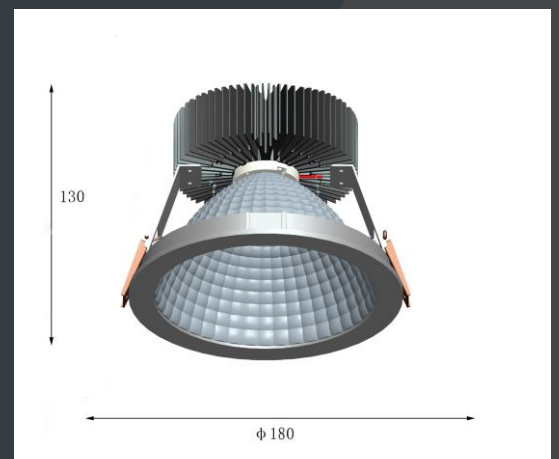

Description	Lumen	Watt	Lm/W	CCT	CRI	Description	Lumen	Watt	Lm/W	CCT	CRI
Philips Fortimo SLM G7	1100lm	6W	183	827,830,840	>80	Philips Fortimo SLM G7	3000lm	18W	166	827, 830, 840	>80
Philips Fortimo SLM G7	1100lm	8W	138	927,930,930PW	>90	Philips Fortimo SLM G7	3000lm	22W	136	927, 930, 930PW	>90
Philips Fortimo SLM G7	1100lm	7W	157	940PW	>90	Philips Fortimo SLM G7	3000lm	20W	150	940PW	>90
Philips Fortimo SLM G7	1100lm	10W	110	922 PA (2200K)	>90	Philips Fortimo SLM G7	3000lm	31W	96	922 PA (2200K)	>90
Philips Fortimo SLM G7	1100lm	8W	137	930 PC	>90	Philips Fortimo SLM G7	3000lm	24W	125	930 PC	>90
Food Warm White	1100lm	11W	100	925 FWW	>90	Philips Fortimo SLM G7	4500lm	27W	166	827, 830, 840	>80
Meat Premium Red	1100lm	16W	69	920 MPR	>90	Philips Fortimo SLM G7	4500lm	33W	136	927, 930, 930PW	>90
Fresh Fish	1100lm	13W	85	940 FF	>90	Philips Fortimo SLM G7	4500lm	30W	150	940PW	>90
Dim-To-Warm (DTW)	1100lm	13W	85	2200-3000K	>90						
Philips Fortimo SLM G7	2000lm	12W	167	827, 830, 840	>80						
Philips Fortimo SLM G7	2000lm	15W	133	927, 930, 930PW	>90						
Philips Fortimo SLM G7	2000lm	14W	143	940 PW	>90						
Philips Fortimo SLM G7	2000lm	19W	105	922 PA (2200K)	>90						
Philips Fortimo SLM G7	2000lm	16W	125	930 PC	>90						
Food Warm White	2000lm	22W	91	925 FWW	>90						
Meat Premium Red	2000lm	30W	67	920 MPR	>90						
Fresh Fish	2000lm	22W	91	940 FF	>90						
Dim-To-Warm (DW)	1900lm	20W	95	2200-3000K	>90