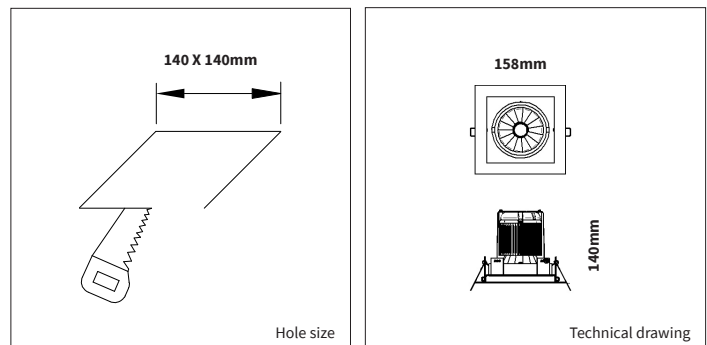

[This luminaire is also available in 1100lm SLM on request](#)

Hole size

Technical drawing