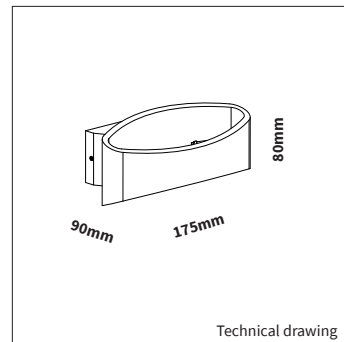

INFORMATION

WARRANTY	
	2 Years

SUNSET