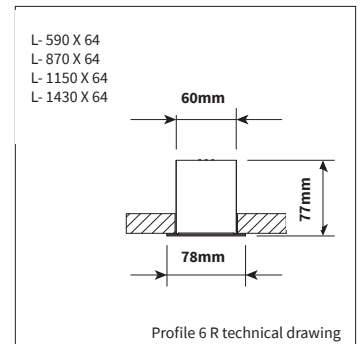

INFORMATION

WARRANTY	5 Years

This luminaire can be mounted directly in to the ceiling and can be connected to form long LED lighting lines. Mounting brackets included.

Bespoke size & product features available

PROFILE 6 R