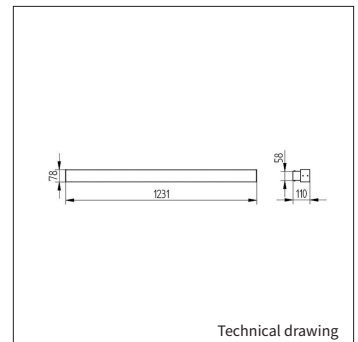

PROFILE 6 UP/DN