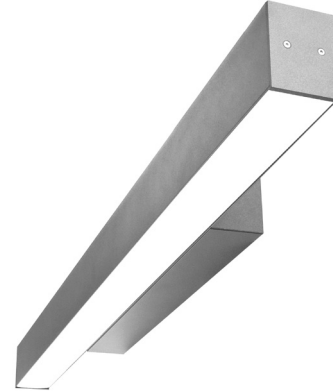

PROFILE 6 W UP/DN

PRODUCT MATERIAL	Aluminium profile
LIGHT SOURCE	Philips Ledline
MODULE LIFETIME	Approx. 50.000 hours
DRIVER LEDLINE	Including standard xitanium driver
COLORS (Δ)	<input type="radio"/> 3 = RAL 9003 white <input checked="" type="radio"/> 5 = RAL 9005 black <input type="radio"/> 6 = RAL 9006 alu
REFLECTOR	Aluminium white
ADJUSTABLE	No
SIZE	587 X 121 X 76mm / 868 X 121 X 76mm

OPTIONS

COLORS	Available in all RAL colours on request Additional price + 10%	
EMERGENCY BALLAST	0187.003.01.0 - 1 hour	€ 180,00
DIMMABLE	DALI dimmable	€ 60,00
DIFFUSER	White acrylic diffuser in standard Acrylic frosted, microprismatic or any other on request	
UGR DIFFUSER	UGR<19 diffuser on request	
IP CLASS	IP20 in standard, IP44 on request	
MOVEMENT SENSOR	On request	
DAYLIGHT CONTROL SENSOR	On request	

PROFILE 6 UP/DN

Technical drawing

INFORMATION

WARRANTY	5 Years
-----------------	---------

Wall mounted direct/indirect LED luminaire

LiteTime International reserves the right to modify or change technical, construction or LED specifications due to continuous improvements of our products and light sources. The light source in this product can be replaced with an equivalent module made by Philips, Osram or Tridonic.