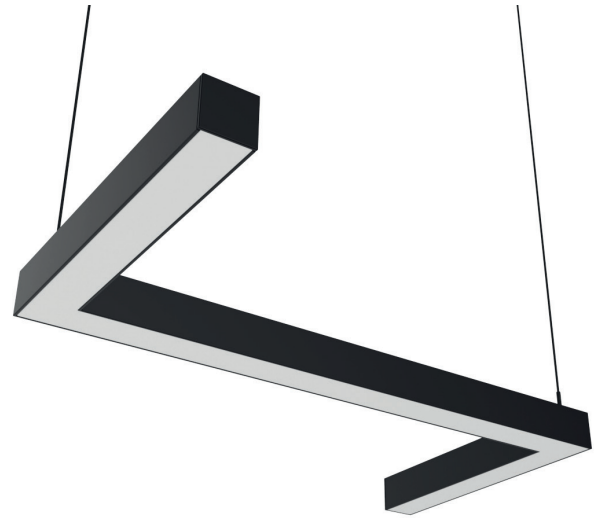

PROFILE Z

PRODUCT MATERIAL	Aluminium profile
LIGHT SOURCE	Philips Ledline
MODULE LIFETIME	Approx. 50.000 hours
DRIVER	Including driver
COLORS (Δ)	☐ 3 = RAL 9003 white ☒ 5 = RAL 9005 black ☐ 6 = RAL 9006 alu
REFLECTOR	Aluminium white
SIZE	1269 X 587 / 1550X 868mm BxH: 60x80mm