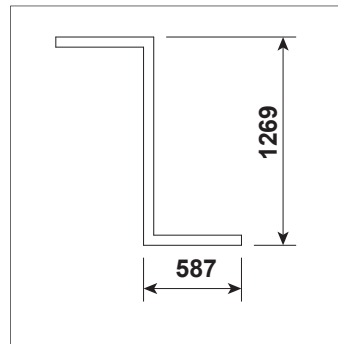

INFORMATION

WARRANTY	5 Years

Suspended, suspension wires included

We can produce this luminaire in different lengths and shapes on request