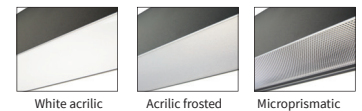

Technical drawing

White acrylic Acrylic frosted Microprismatic

ART.NR.	LAMP TYPE	BRAND	LUMINOUS FLUX	OUTPUT POWER	MODULE EFFICIENCY	COLOUR TEMPERATURE	CRI	LENGTH	TC LIFETIME
Δ see colors									
9264.126.30.Δ	Ledline	Philips	8800lm	59W	149lm/W	3000K	>80	1269mm	50.000 Hrs
9264.126.30.Δ	Ledline	Philips	8800lm	59W	149lm/W	4000K	>80	1269mm	50.000 Hrs
9264.155.30.Δ	Ledline	Philips	12100lm	82W	148lm/W	3000K	>80	1550mm	50.000 Hrs
9264.155.40.Δ	Ledline	Philips	12100lm	82W	148lm/W	4000K	>80	1550mm	50.000 Hrs