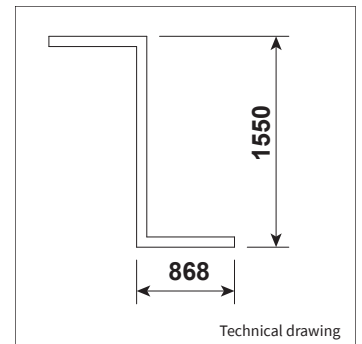

INFORMATION

WARRANTY	5 Years

Suspended, suspension wires included

We can produce this luminaire in different lengths and shapes on request