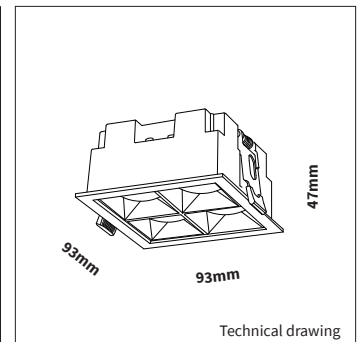

PRODUCT MATERIAL	Die-cast aluminium
LIGHT SOURCE	Osram
DRIVER	Including phase cut dimmable driver
COLORS (Δ)	☐ 3 = RAL 9003 white ☒ 5 = RAL 9005 black
BEAM ANGLE	
ADJUSTABLE	No
DIMMABLE	Yes
SIZE	93 X 93 X 47mm

OPTIONS

OPTION DRIVERS	1/10V	350mA 1-15W Art. no.: 0115.350.30.0
	DALI	350mA 7-19W Art. no.: 0120.350.40.0
OPTION POWER CABLE Connected to driver/fixture	Europlug 2000mm 2 X 0,75 Art. no.: 0502.075.20.0	
	Wieland GST 18/3 male 2000mm 3 X 0,75 Art. no.: 0501.183.20.0	
	Wieland T connector GST 18/3 200mm 3 X 0,75 Art. no.: 0500.183.20.0	

QUADRI 4

INFORMATION

WARRANTY	5 years warranty

This luminaire is equipped with an innovative lens technology instead of a reflector
High quality LED lens technology + 10% more light output

Full warranty only applies when fixture is purchased in combination with recommended driver.

LiteTime International reserves the right to modify or change technical, construction or LED specifications due to continuous improvements of our products and light sources. The light source in this product can be replaced with an equivalent module made by Philips, Osram or Tridonic.

ART.NR.	LAMP TYPE	BRAND	LUMINOUS FLUX	OUTPUT POWER	MODULE EFFICIENCY	COLOUR TEMPERATURE	CRI	TC LIFETIME	mA
Δ see colors									
4417.235.24.Δ	5050	Cree	1500lm	14W	107lm/W	2700K	>90	50.000 Hrs	350mA
4417.335.24.Δ	5050	Cree	1500lm	14W	107lm/W	3000K	>90	50.000 Hrs	350mA