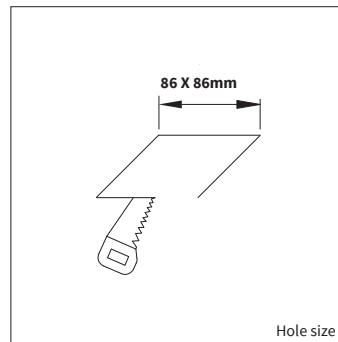

PRODUCT MATERIAL	Die-cast aluminium
LIGHT SOURCE	Osram
DRIVER	Including phase cut dimmable driver
COLORS (Δ)	☐ 3 = RAL 9003 white ☒ 5 = RAL 9005 black
BEAM ANGLE	
ADJUSTABLE	No
DIMMABLE	Yes
SIZE	93 X 93 X 47mm

OPTIONS

OPTION DRIVERS	1/10V	350mA 1-15W Art. no.: 0115.350.30.0
	DALI	350mA 7-19W Art. no.: 0120.350.40.0
OPTION POWER CABLE Connected to driver/fixture	Europlug 2000mm 2 X 0,75 Art. no.: 0502.075.20.0	
	Wieland GST 18/3 male 2000mm 3 X 0,75 Art. no.: 0501.183.20.0	
	Wieland T connector GST 18/3 200mm 3 X 0,75 Art. no.: 0500.183.20.0	

QUADRI 4

INFORMATION

WARRANTY	5 years warranty

This luminaire is equipped with an innovative lens technology instead of a reflector
High quality LED lens technology + 10% more light output

Full warranty only applies when fixture is purchased in combination with recommended driver.

LiteTime International reserves the right to modify or change technical, construction or LED specifications due to continuous improvements of our products and light sources. The light source in this product can be replaced with an equivalent module made by Philips, Osram or Tridonic.

ART.NR.	LAMP TYPE	BRAND	LUMINOUS FLUX	OUTPUT POWER	MODULE EFFICIENCY	COLOUR TEMPERATURE	CRI	TC LIFETIME	mA
Δ see colors									
4417.235.24.Δ	5050	Cree	1500lm	14W	107lm/W	2700K	>90	50.000 Hrs	350mA
4417.335.24.Δ	5050	Cree	1500lm	14W	107lm/W	3000K	>90	50.000 Hrs	350mA