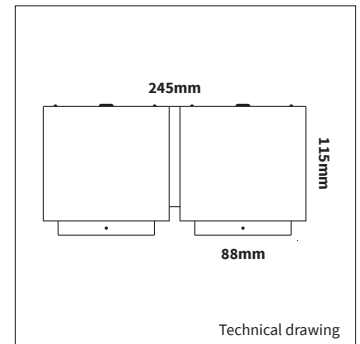

OPTIONS LMR50

COLORS	The standard colors, as stated above, can be combined with the fixture inside / outside No additional price
	Available in all RAL colors and color combinations on request Additional price 10%
GLASS COVER CLEAR	Glass IP44 Art. no.: 2 X 0053.999.99.0
OPTIONS DRIVERS	On/off 350mA 6-10W Art. no.: 0110.350.10.3
	Phase cut 350mA 5-10W Art. no.: 0110.350.30.1
	1/10V 350mA 5-10W Art. no.: 0110.350.30.1
	DALI 350mA 3-18W Art. no.: 0118.350.40.0

QUBIC 2